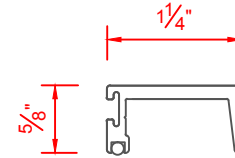

Heavy Duty Stop

8

8

2" X 8" FRAMING SYSTEM WITH STOPS

AVAILABLE DOOR & GLAZING STOPS

VALE 2" X 4-1/2" DOOR FRAME WITH APPLIED STOPS

LARGE DOOR STOP

SMALL DOOR STOP