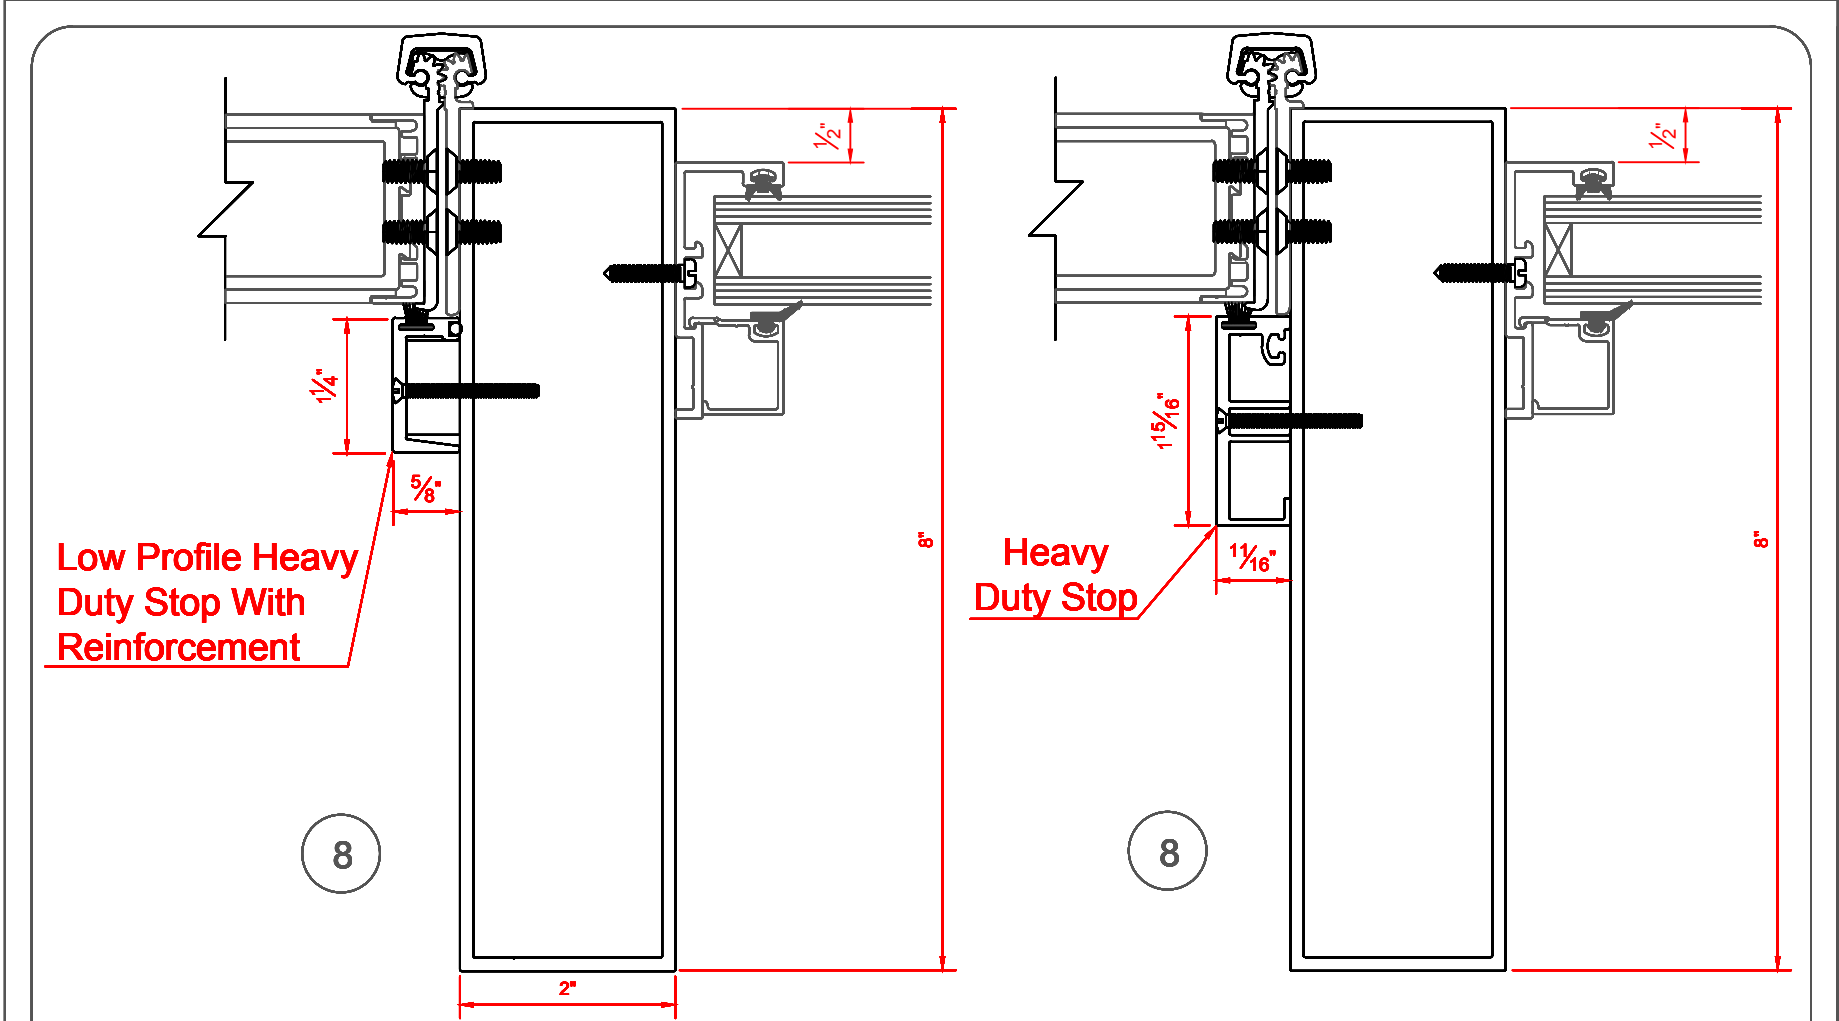

VALE DOORS 2012

SHIMS BY OTHERS

CAULK BY OTHERS

Low Profile Heavy Duty Stop With Reinforcement

Heavy Duty Stop

2" X 8" FRAMING SYSTEM WITH STOPS		AVAILABLE DOOR & GLAZING STOPS	
VALE DOORS 2012			

Low Profile Heavy Duty Stop With Reinforcement

Heavy Duty Stop

8

8

2" X 8" FRAMING SYSTEM WITH STOPS

AVAILABLE DOOR & GLAZING STOPS

VALE 2" X 4-1/2" DOOR FRAME WITH APPLIED STOPS

LARGE DOOR STOP

SMALL DOOR STOP