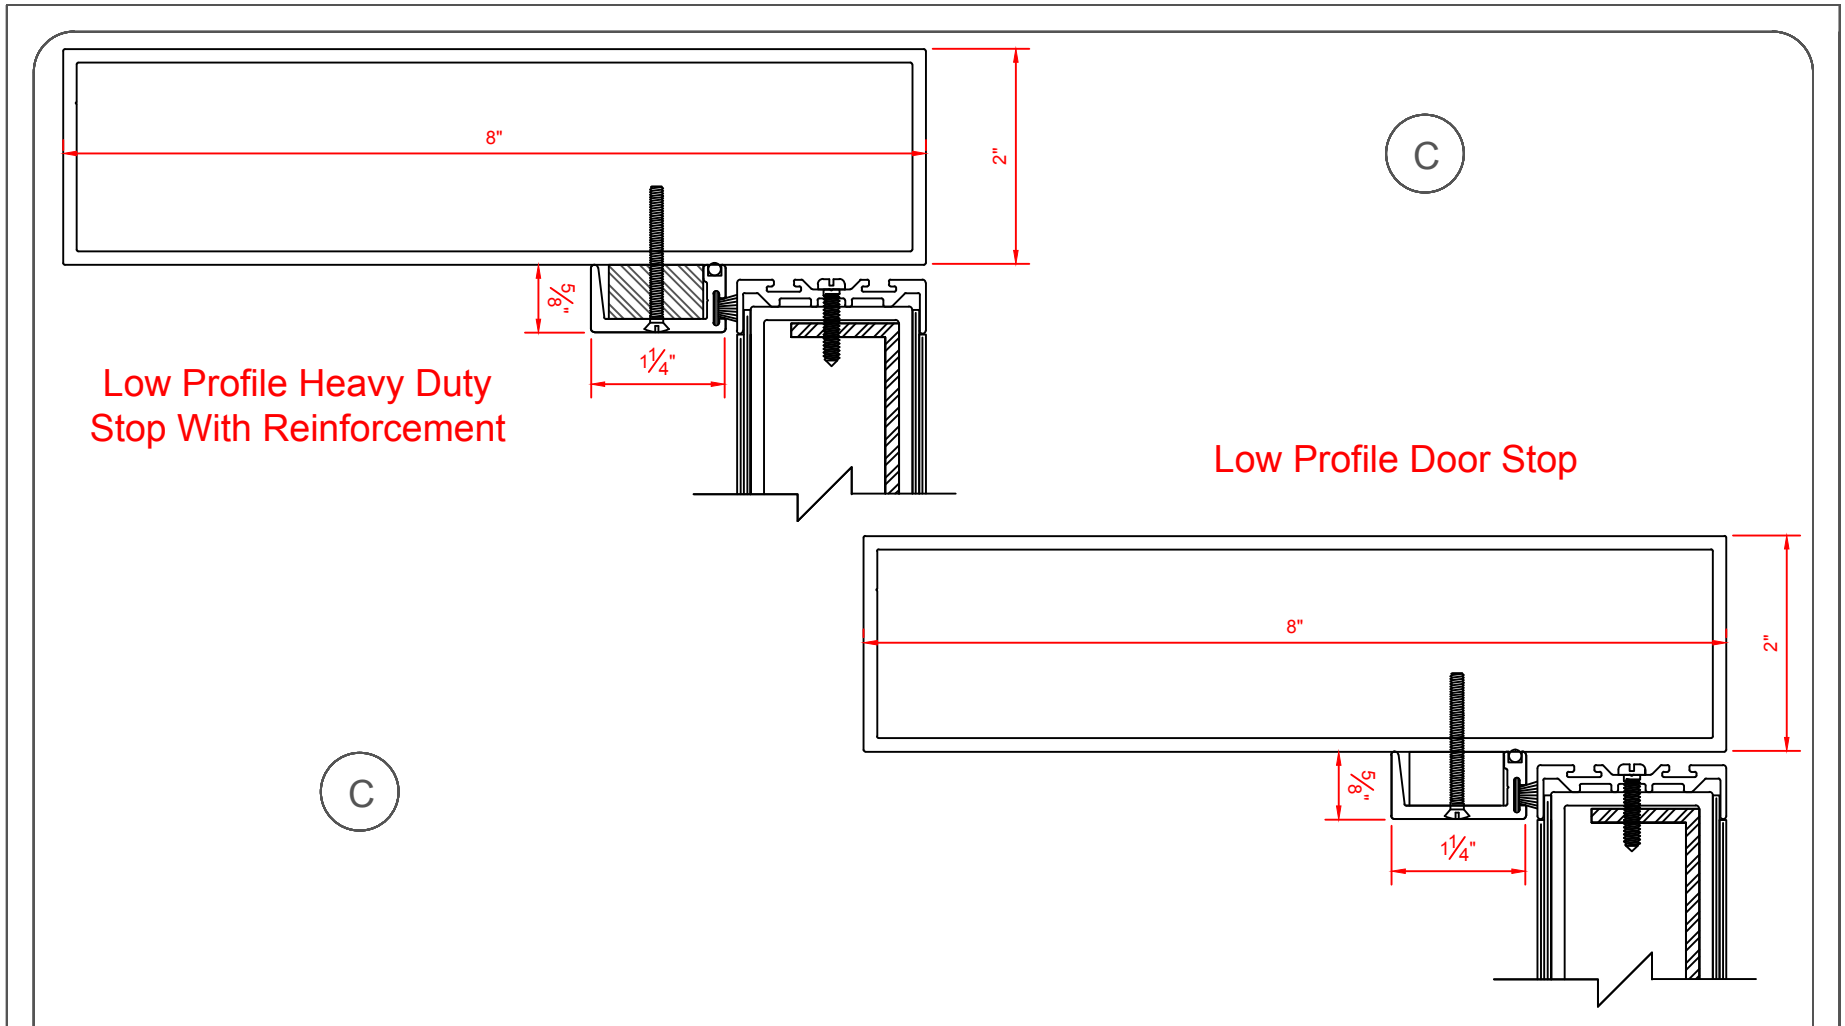

SMALL DOOR STOP WITH REINFORCEMENT

2" X 8" FRAMING SYSTEM WITH STOPS

AVAILABLE DOOR STOPS

VALE DOORS 2012

ALLOY: 6063-T5

2" X 8" FRAMING SYSTEM WITH STOPS	LOW PROFILE HEAVY DUTY DOOR STOPS
VALE DOORS 2012	WITH SOLID ALUMINIUM REINFORCEMENT

2" X 8" FRAMING SYSTEM WITH STOPS

LARGE PROFILE DOOR STOPS

2" X 8" FRAMING SYSTEM WITH STOPS

LOW PROFILE DOOR STOPS

2" X 8" FRAMING SYSTEM WITH STOPS

LOW PROFILE DOOR STOPS

2" X 8" FRAMING SYSTEM WITH STOPS