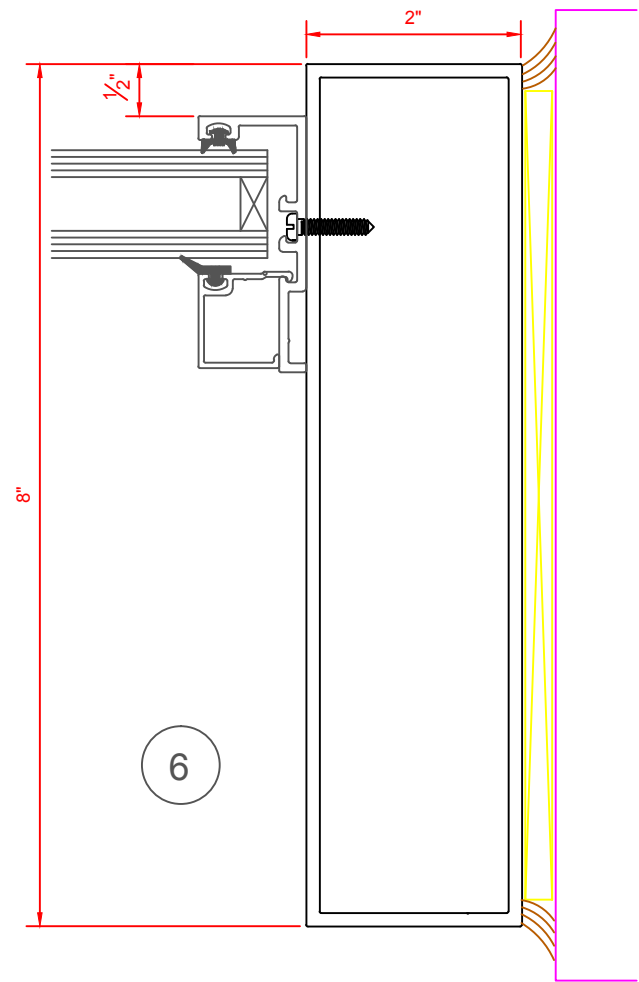

VALE 2" X 8" FRAMING SYSTEMS WITH APPLIED STOPS

LARGE DOOR STOP

SMALL DOOR STOP

SMALL DOOR STOP WITH REINFORCEMENT

2" X 8" FRAMING SYSTEM WITH STOPS

AVAILABLE DOOR STOPS

VALE DOORS 2012

ALLOY: 6063-T5

2" X 8" FRAMING SYSTEM WITH STOPS		AVAILABLE GLAZING STOPS	
VALE DOORS 2012	SHIMS BY OTHERS	CAULK BY OTHERS	

2" X 8" FRAMING SYSTEM WITH STOPS

AVAILABLE GLAZING STOPS

2" X 8" FRAMING SYSTEM WITH STOPS

AVAILABLE GLAZING STOPS

Heavy Duty Stop

8

8

2" X 8" FRAMING SYSTEM WITH STOPS

AVAILABLE DOOR & GLAZING STOPS

VALE 2" X 4-1/2" DOOR FRAME WITH APPLIED STOPS

LARGE DOOR STOP

SMALL DOOR STOP