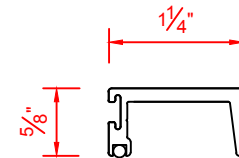

VALE 2" X 8" FRAMING SYSTEMS WITH APPLIED STOPS

LARGE DOOR STOP

SMALL DOOR STOP

SMALL DOOR STOP WITH REINFORCEMENT

2" X 8" FRAMING SYSTEM WITH STOPS

AVAILABLE DOOR STOPS

VALE DOORS 2012

ALLOY: 6063-T5