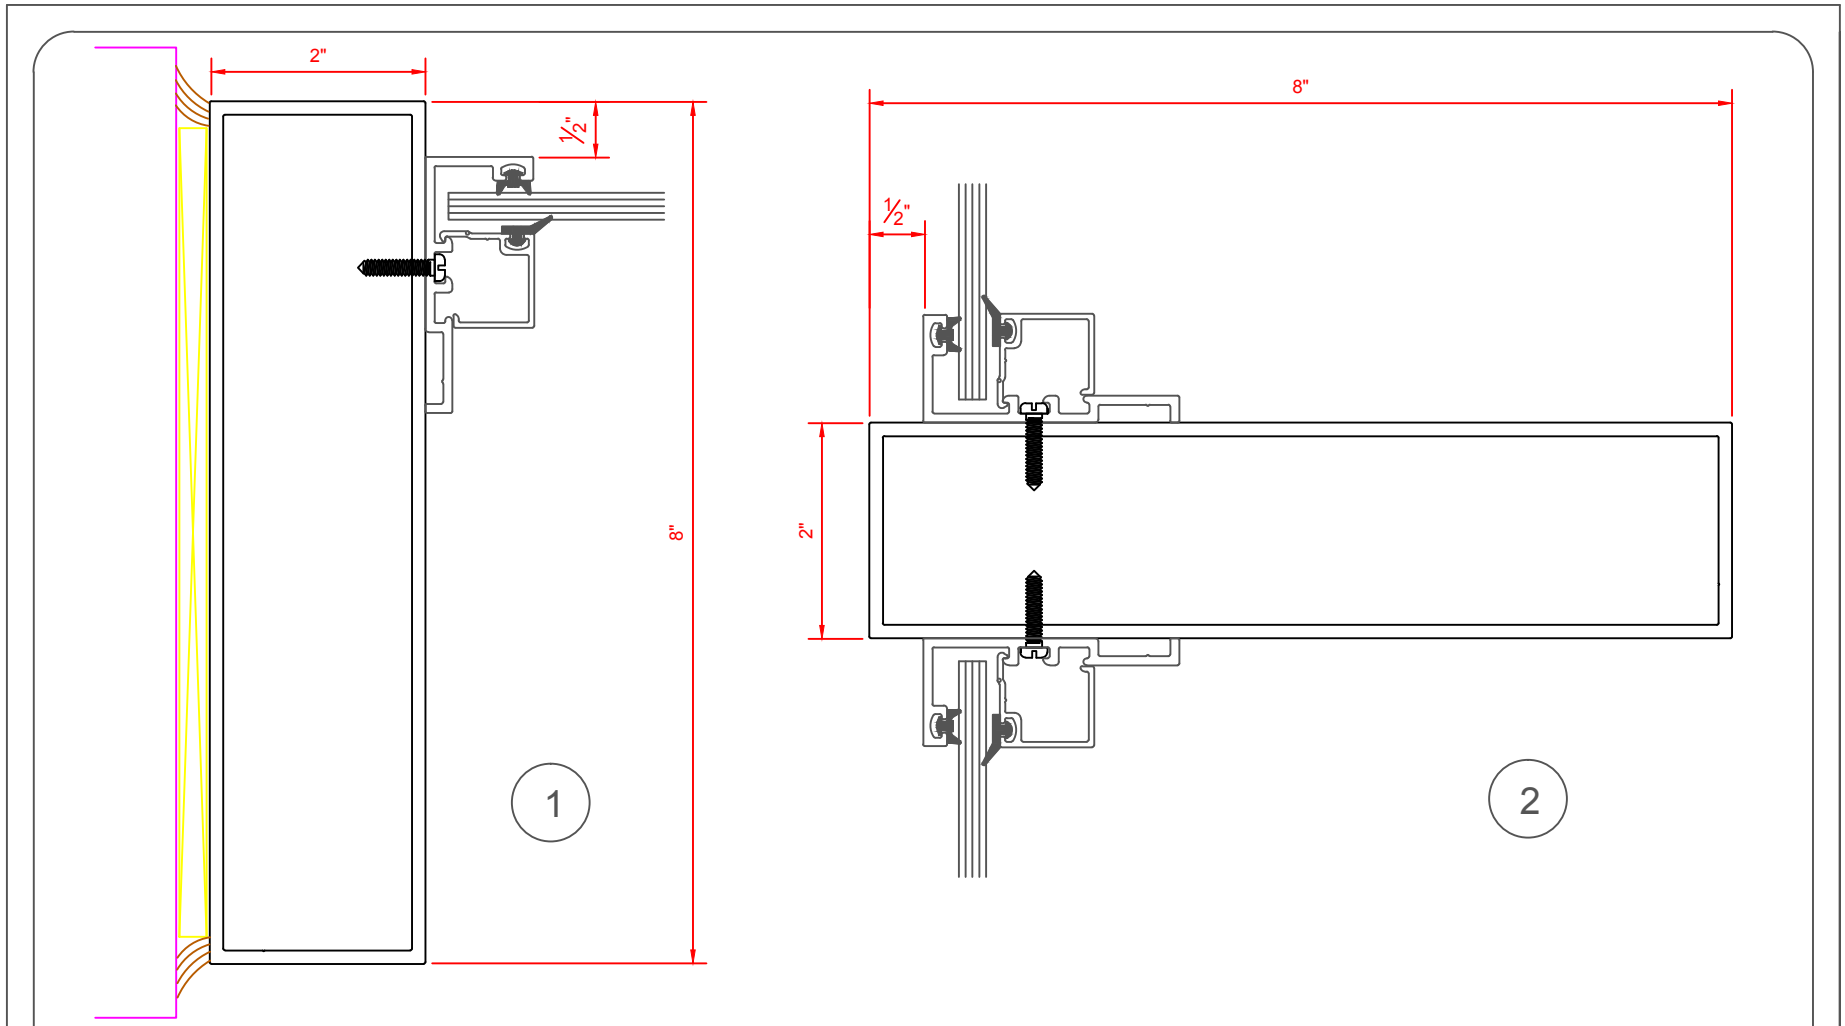

VALE 2" X 8" FRAMING SYSTEMS WITH APPLIED STOPS

LARGE DOOR STOP

SMALL DOOR STOP

SMALL DOOR STOP WITH REINFORCEMENT

2" X 8" FRAMING SYSTEM WITH STOPS

AVAILABLE DOOR STOPS

VALE DOORS 2012

ALLOY: 6063-T5

2" X 8" FRAMING SYSTEM WITH STOPS		AVAILABLE GLAZING STOPS	
VALE DOORS 2012	SHIMS BY OTHERS	CAULK BY OTHERS	

2" X 8" FRAMING SYSTEM WITH STOPS

AVAILABLE GLAZING STOPS

2" X 8" FRAMING SYSTEM WITH STOPS

AVAILABLE GLAZING STOPS

Heavy Duty Stop

8

8

2" X 8" FRAMING SYSTEM WITH STOPS

AVAILABLE DOOR & GLAZING STOPS

VALE 2" X 4-1/2" DOOR FRAME WITH APPLIED STOPS

LARGE DOOR STOP

SMALL DOOR STOP

2" X 8" FRAMING SYSTEM WITH STOPS

LARGE PROFILE DOOR STOPS

2" X 8" FRAMING SYSTEM WITH STOPS

LOW PROFILE DOOR STOPS

2" X 8" FRAMING SYSTEM WITH STOPS

LOW PROFILE DOOR STOPS

2" X 8" FRAMING SYSTEM WITH STOPS