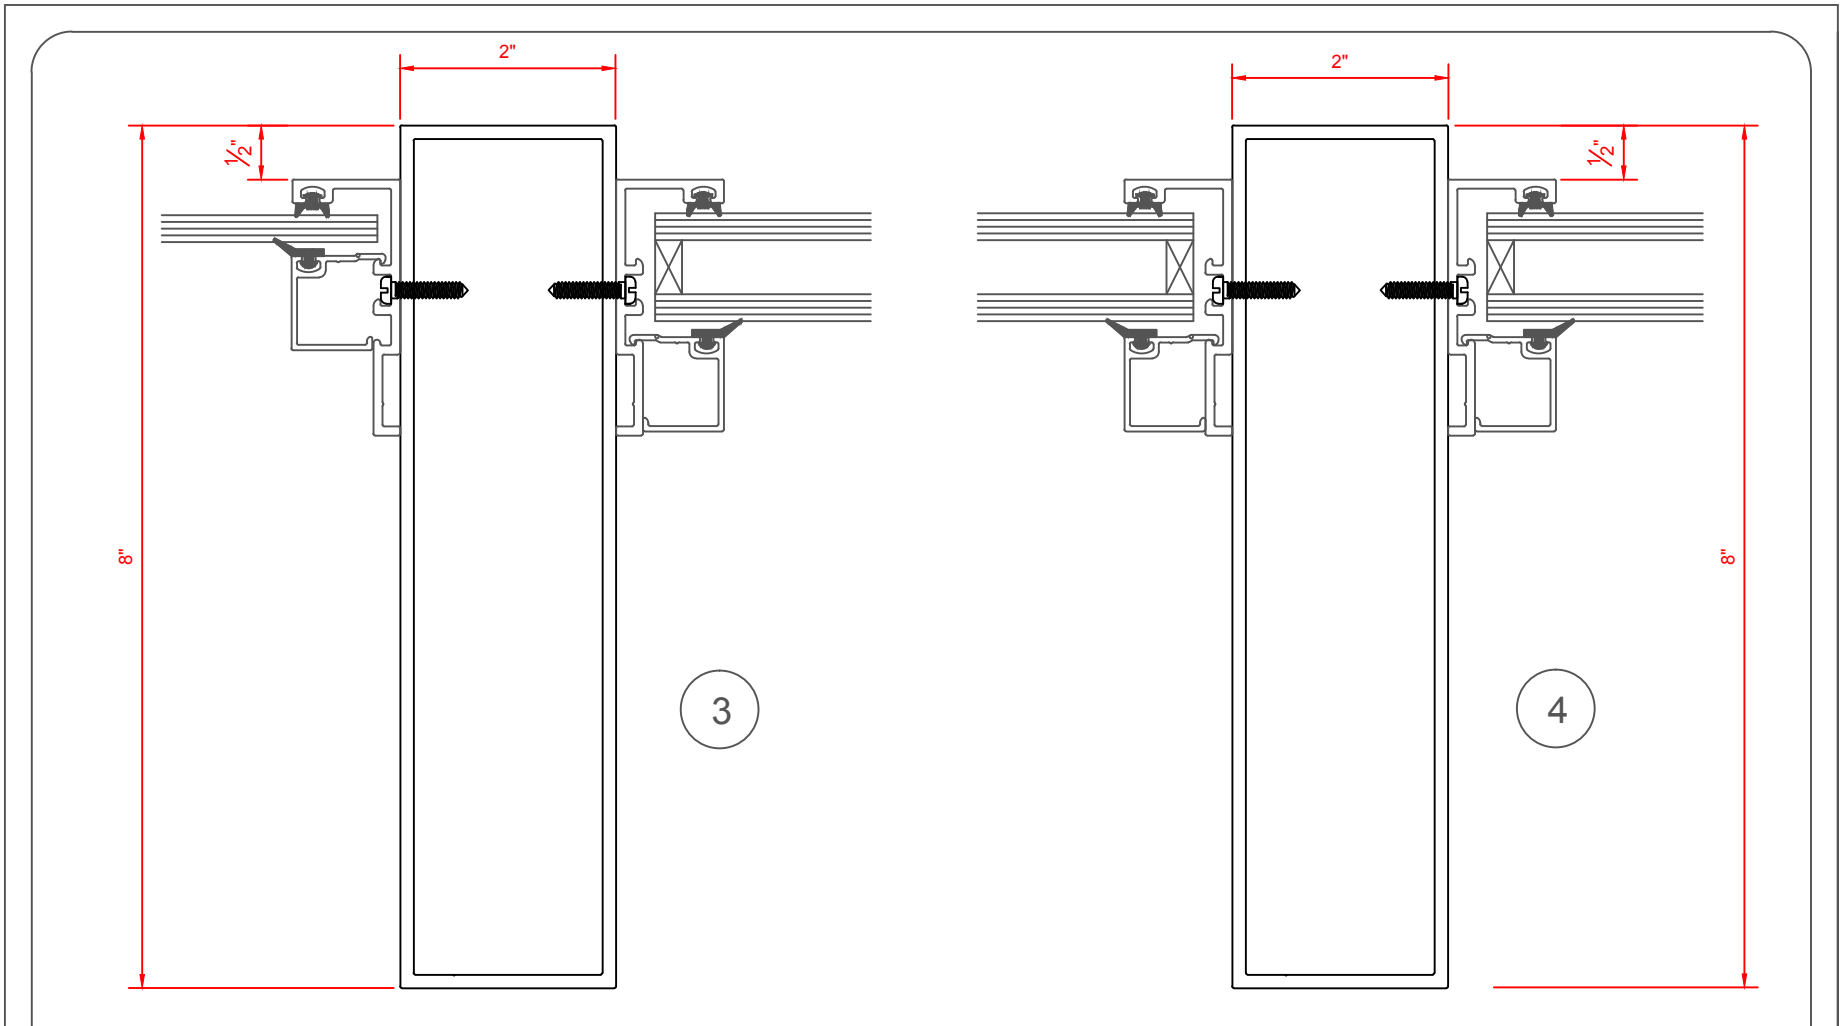

VALE 2" X 8" FRAMING SYSTEMS WITH APPLIED STOPS

LARGE DOOR STOP

SMALL DOOR STOP

SMALL DOOR STOP WITH REINFORCEMENT

2" X 8" FRAMING SYSTEM WITH STOPS

AVAILABLE DOOR STOPS

VALE DOORS 2012

ALLOY: 6063-T5

2" X 8" FRAMING SYSTEM WITH STOPS		AVAILABLE GLAZING STOPS	
VALE DOORS 2012	SHIMS BY OTHERS	CAULK BY OTHERS	

2" X 8" FRAMING SYSTEM WITH STOPS

AVAILABLE GLAZING STOPS

2" X 8" FRAMING SYSTEM WITH STOPS

AVAILABLE GLAZING STOPS

Heavy Duty Stop

8

8

2" X 8" FRAMING SYSTEM WITH STOPS

AVAILABLE DOOR & GLAZING STOPS

VALE 2" X 4-1/2" DOOR FRAME WITH APPLIED STOPS

LARGE DOOR STOP

SMALL DOOR STOP

2" X 8" FRAMING SYSTEM WITH STOPS

LARGE PROFILE DOOR STOPS

2" X 8" FRAMING SYSTEM WITH STOPS

LOW PROFILE DOOR STOPS

2" X 8" FRAMING SYSTEM WITH STOPS

LOW PROFILE DOOR STOPS

2" X 8" FRAMING SYSTEM WITH STOPS