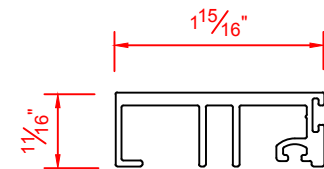

VALE 2" X 8" FRAMING SYSTEMS WITH APPLIED STOPS

LARGE DOOR STOP

SMALL DOOR STOP

SMALL DOOR STOP WITH REINFORCEMENT

2" X 8" FRAMING SYSTEM WITH STOPS

AVAILABLE DOOR STOPS

VALE DOORS 2012

ALLOY: 6063-T5