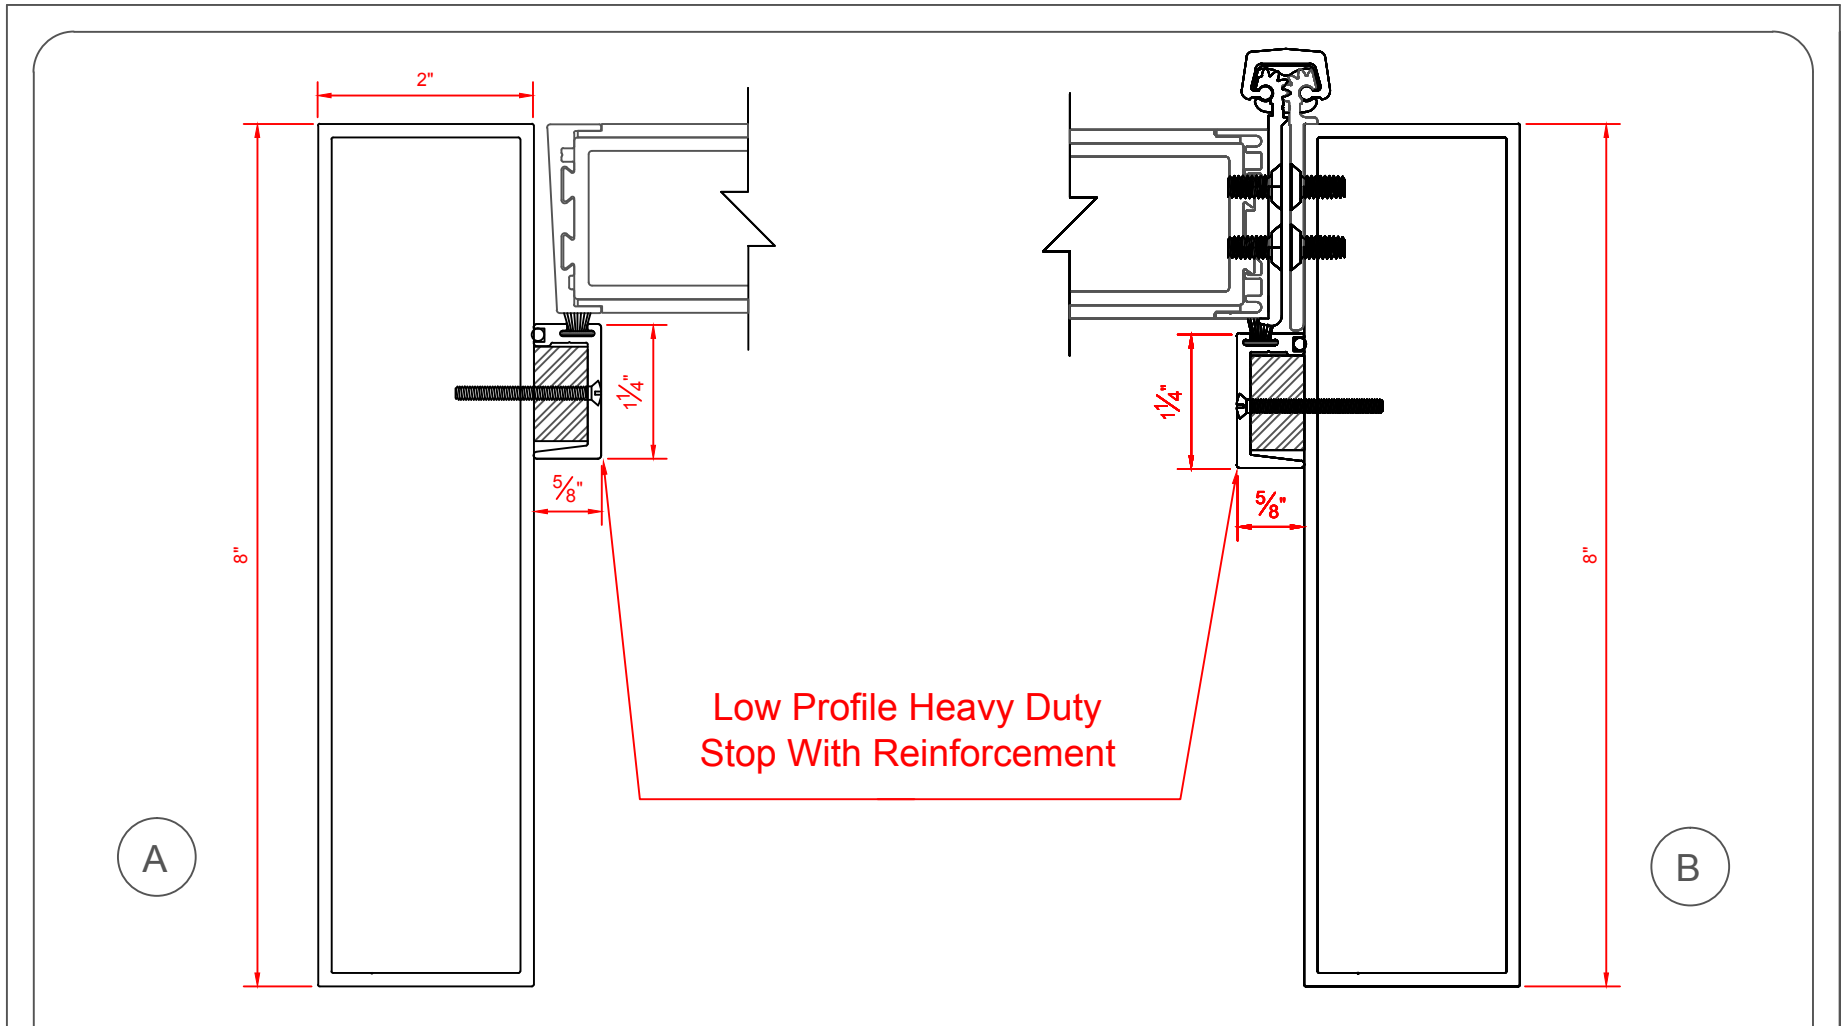

SMALL DOOR STOP WITH REINFORCEMENT

2" X 8" FRAMING SYSTEM WITH STOPS

AVAILABLE DOOR STOPS

VALE DOORS 2012

ALLOY: 6063-T5

2" X 8" FRAMING SYSTEM WITH STOPS	LOW PROFILE HEAVY DUTY DOOR STOPS
VALE DOORS 2012	WITH SOLID ALUMINIUM REINFORCEMENT

2" X 8" FRAMING SYSTEM WITH STOPS

LARGE PROFILE DOOR STOPS

2" X 8" FRAMING SYSTEM WITH STOPS

LOW PROFILE DOOR STOPS

2" X 8" FRAMING SYSTEM WITH STOPS

LOW PROFILE DOOR STOPS

2" X 8" FRAMING SYSTEM WITH STOPS