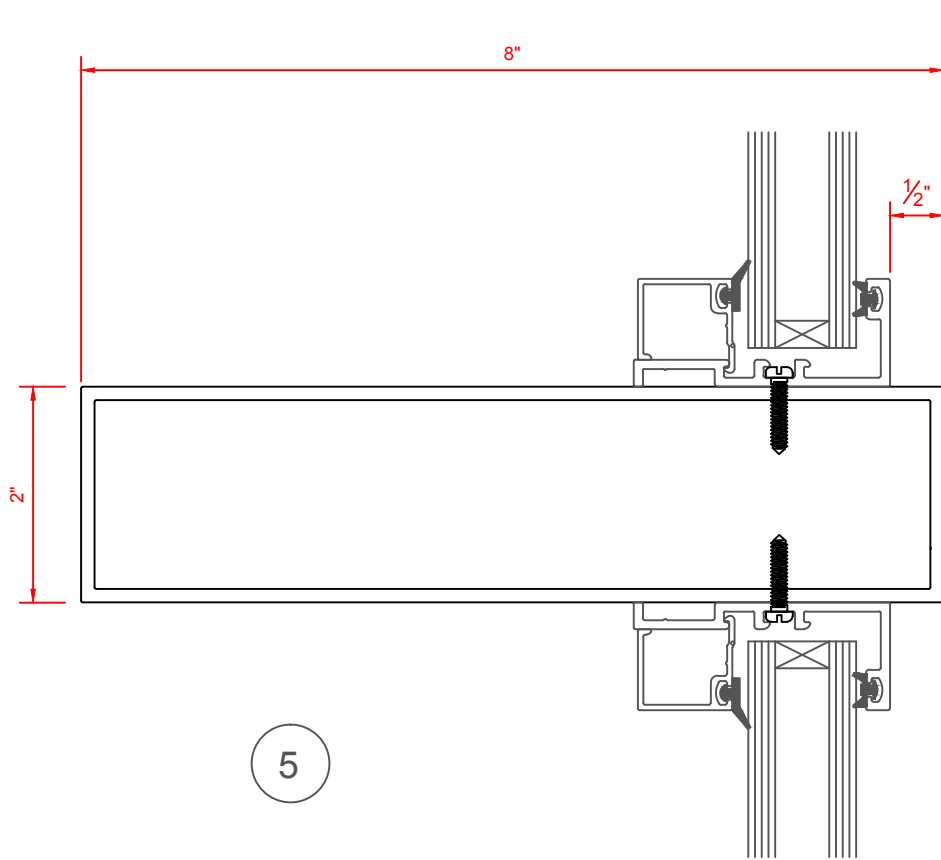

VALE 2" X 8" FRAMING SYSTEMS WITH APPLIED STOPS

LARGE DOOR STOP

SMALL DOOR STOP

SMALL DOOR STOP WITH REINFORCEMENT

2" X 8" FRAMING SYSTEM WITH STOPS

AVAILABLE DOOR STOPS

VALE DOORS 2012

ALLOY: 6063-T5

2" X 8" FRAMING SYSTEM WITH STOPS		AVAILABLE GLAZING STOPS	
VALE DOORS 2012	SHIMS BY OTHERS	CAULK BY OTHERS	

2" X 8" FRAMING SYSTEM WITH STOPS

AVAILABLE GLAZING STOPS

2" X 8" FRAMING SYSTEM WITH STOPS

AVAILABLE GLAZING STOPS

Heavy Duty Stop

8

8

2" X 8" FRAMING SYSTEM WITH STOPS

AVAILABLE DOOR & GLAZING STOPS

VALE 2" X 4-1/2" DOOR FRAME WITH APPLIED STOPS

LARGE DOOR STOP

SMALL DOOR STOP