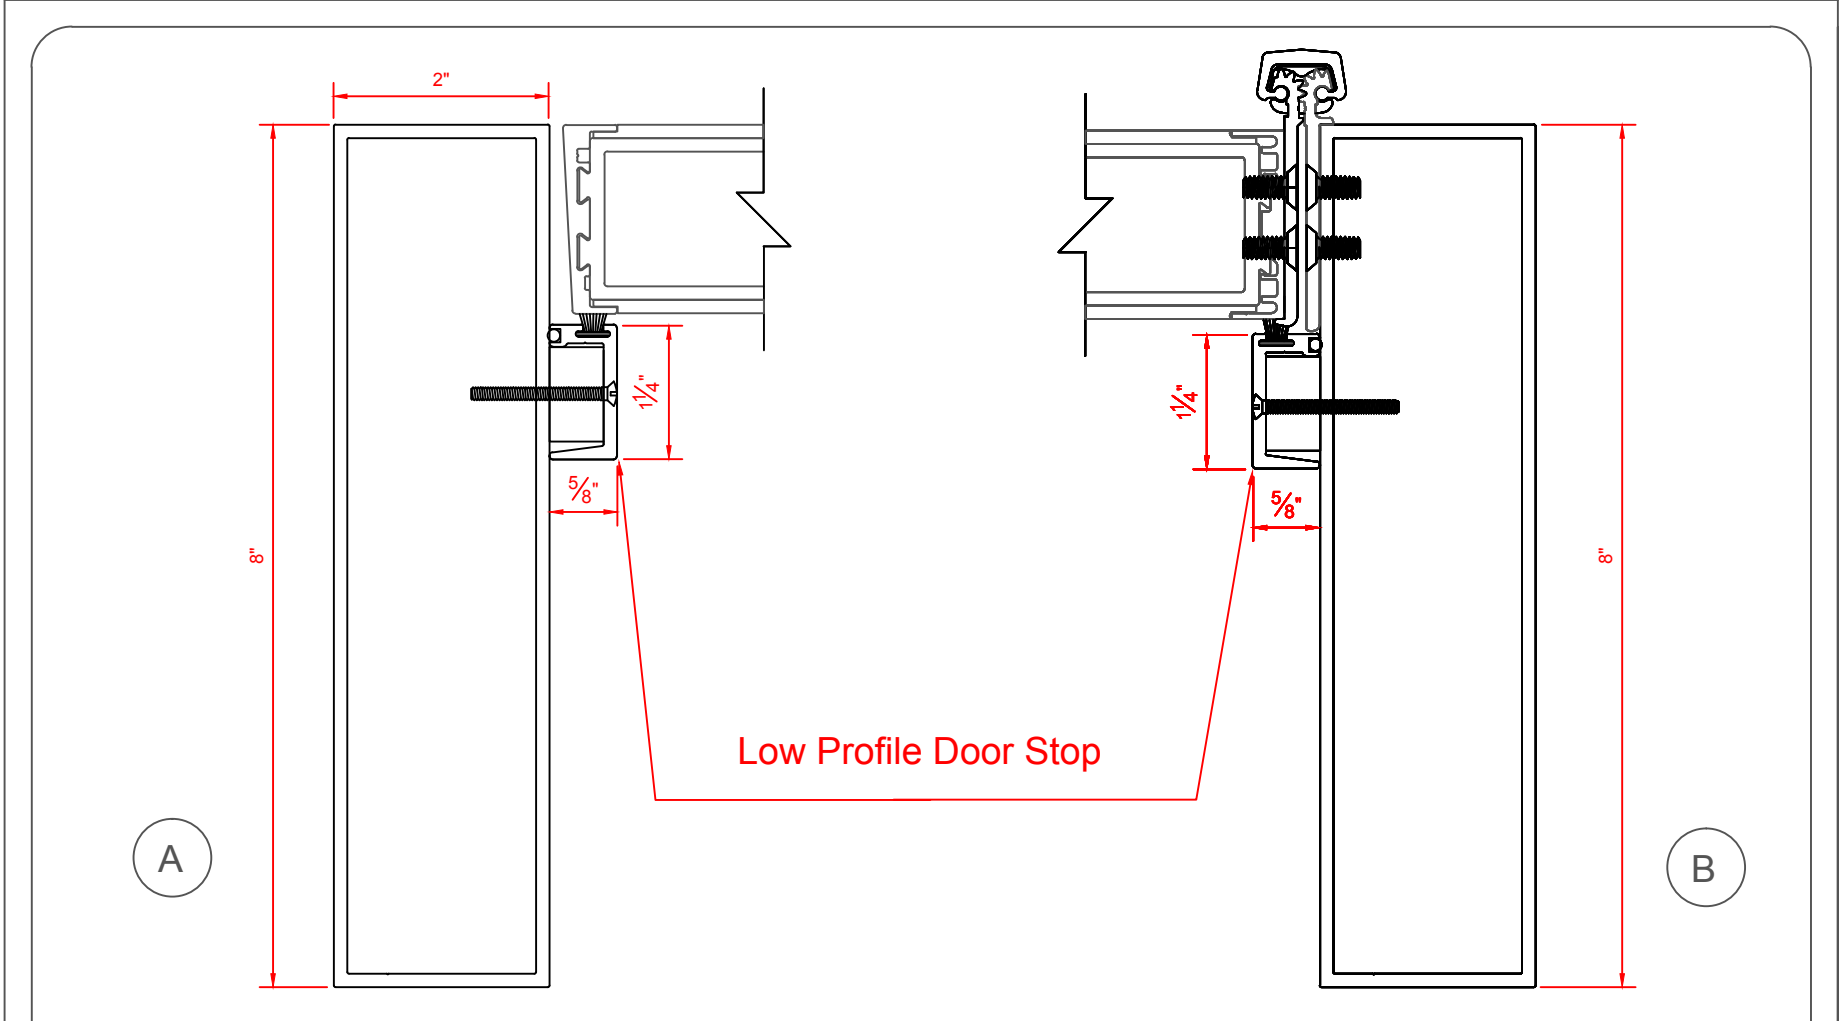

Heavy Duty Stop

8

8

2" X 8" FRAMING SYSTEM WITH STOPS

AVAILABLE DOOR & GLAZING STOPS

VALE 2" X 4-1/2" DOOR FRAME WITH APPLIED STOPS

LARGE DOOR STOP

SMALL DOOR STOP

SMALL DOOR STOP WITH REINFORCEMENT

2" X 8" FRAMING SYSTEM WITH STOPS

AVAILABLE DOOR STOPS

VALE DOORS 2012

ALLOY: 6063-T5

2" X 8" FRAMING SYSTEM WITH STOPS	LOW PROFILE HEAVY DUTY DOOR STOPS
VALE DOORS 2012	WITH SOLID ALUMINIUM REINFORCEMENT

2" X 8" FRAMING SYSTEM WITH STOPS

LARGE PROFILE DOOR STOPS

2" X 8" FRAMING SYSTEM WITH STOPS

LOW PROFILE DOOR STOPS

2" X 8" FRAMING SYSTEM WITH STOPS

LOW PROFILE DOOR STOPS

2" X 8" FRAMING SYSTEM WITH STOPS