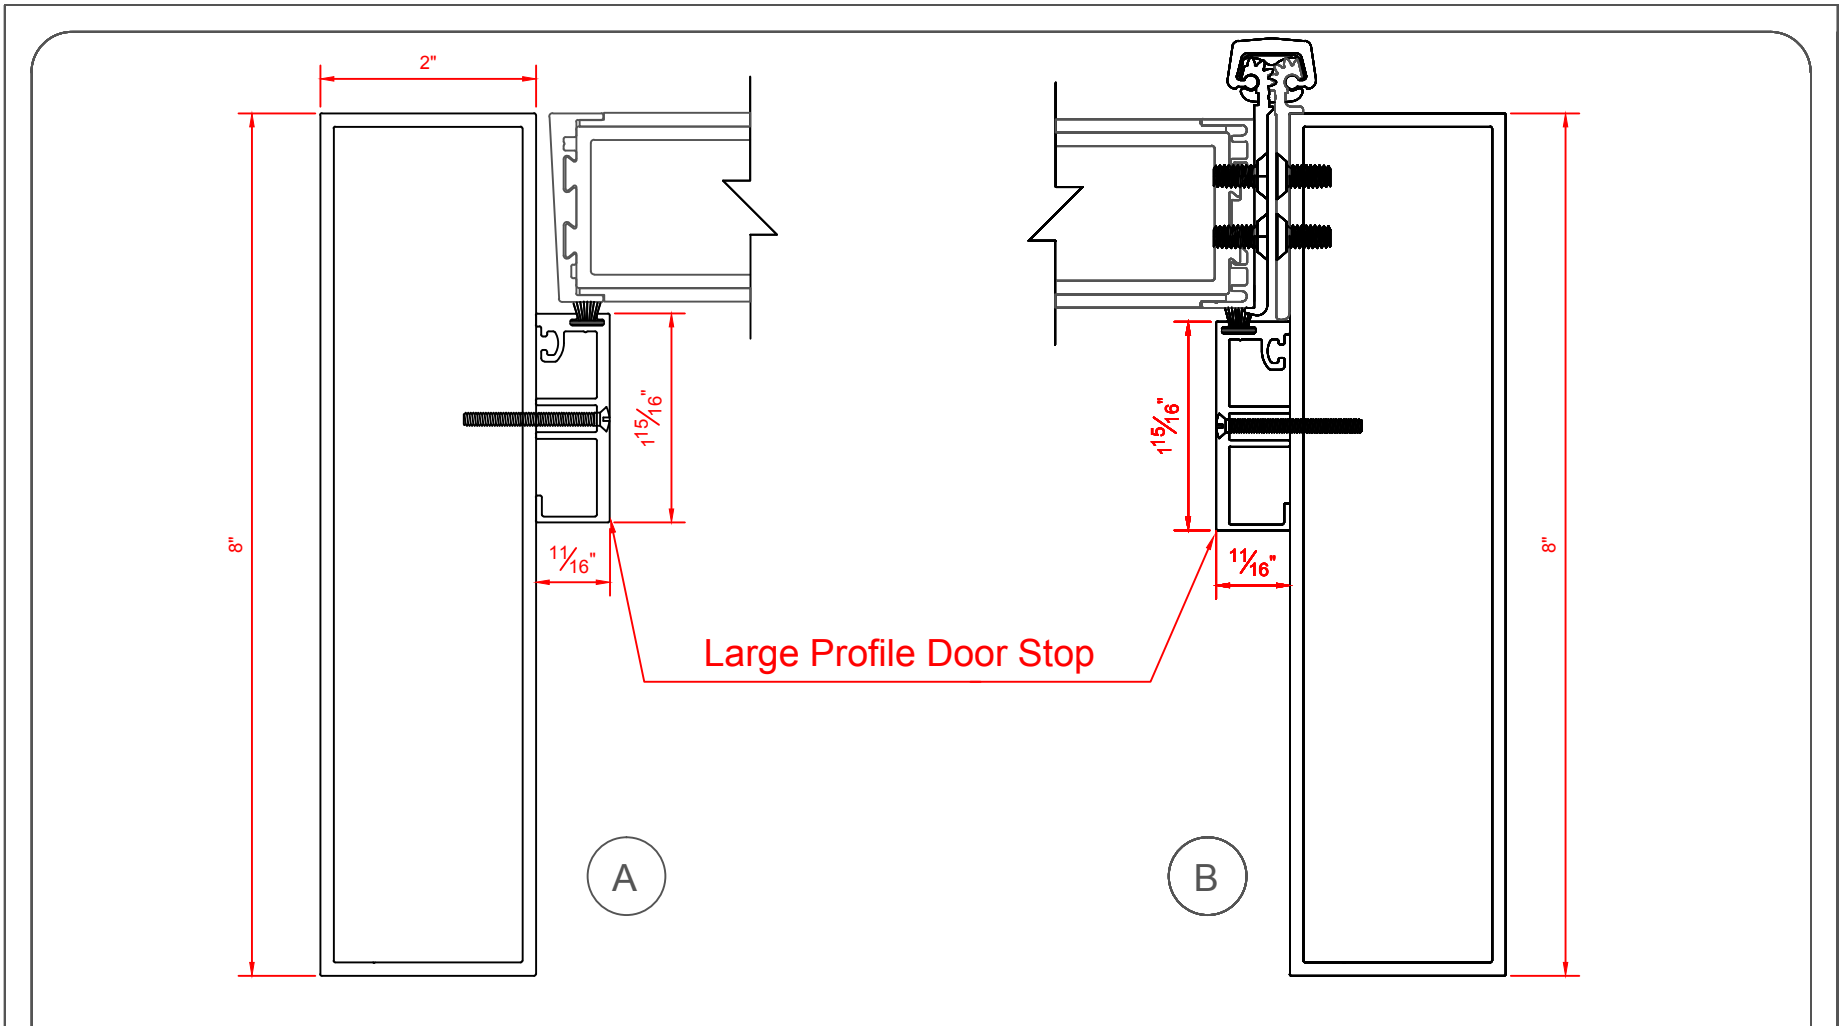

SMALL DOOR STOP WITH REINFORCEMENT

2" X 8" FRAMING SYSTEM WITH STOPS

AVAILABLE DOOR STOPS

VALE DOORS 2012

ALLOY: 6063-T5

2" X 8" FRAMING SYSTEM WITH STOPS	LOW PROFILE HEAVY DUTY DOOR STOPS
VALE DOORS 2012	WITH SOLID ALUMINIUM REINFORCEMENT

2" X 8" FRAMING SYSTEM WITH STOPS

LARGE PROFILE DOOR STOPS

2" X 8" FRAMING SYSTEM WITH STOPS

LOW PROFILE DOOR STOPS

2" X 8" FRAMING SYSTEM WITH STOPS

LOW PROFILE DOOR STOPS

2" X 8" FRAMING SYSTEM WITH STOPS