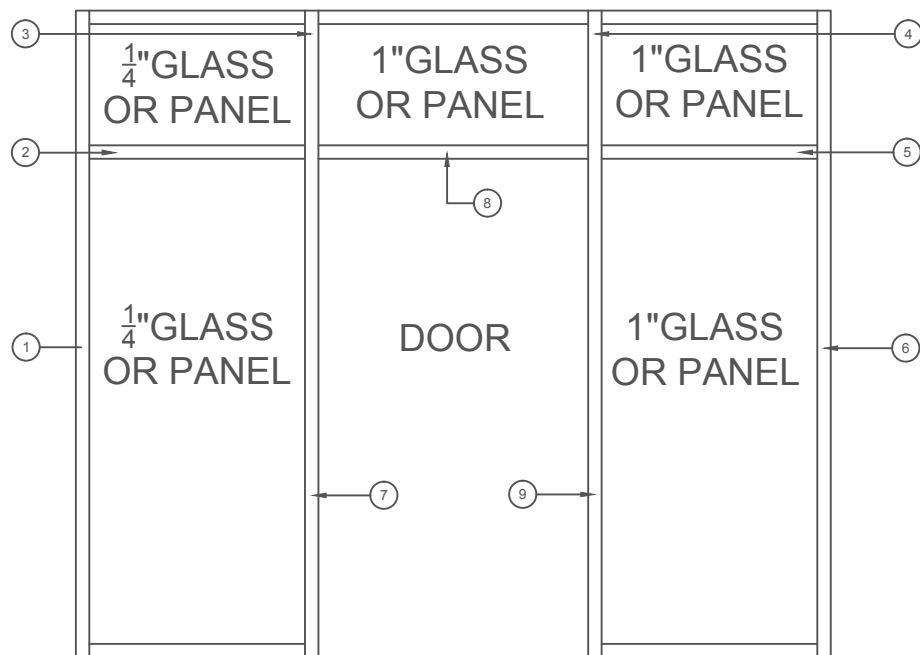

VALE 2" X 8" FRAMING SYSTEMS WITH APPLIED STOPS

LARGE DOOR STOP

SMALL DOOR STOP

SMALL DOOR STOP WITH REINFORCEMENT

2" X 8" FRAMING SYSTEM WITH STOPS

AVAILABLE DOOR STOPS

VALE DOORS 2012

ALLOY: 6063-T5

2" X 8" FRAMING SYSTEM WITH STOPS		AVAILABLE GLAZING STOPS	
VALE DOORS 2012	SHIMS BY OTHERS	CAULK BY OTHERS	

2" X 8" FRAMING SYSTEM WITH STOPS

AVAILABLE GLAZING STOPS

2" X 8" FRAMING SYSTEM WITH STOPS

AVAILABLE GLAZING STOPS

Heavy Duty Stop

8

8

2" X 8" FRAMING SYSTEM WITH STOPS

AVAILABLE DOOR & GLAZING STOPS

VALE 2" X 4-1/2" DOOR FRAME WITH APPLIED STOPS

LARGE DOOR STOP

SMALL DOOR STOP