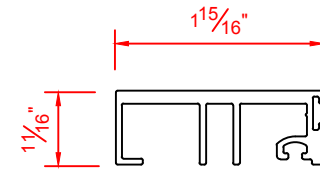

Heavy Duty Stop

8

8

2" X 8" FRAMING SYSTEM WITH STOPS

AVAILABLE DOOR & GLAZING STOPS

VALE 2" X 4-1/2" DOOR FRAME WITH APPLIED STOPS

LARGE DOOR STOP

SMALL DOOR STOP