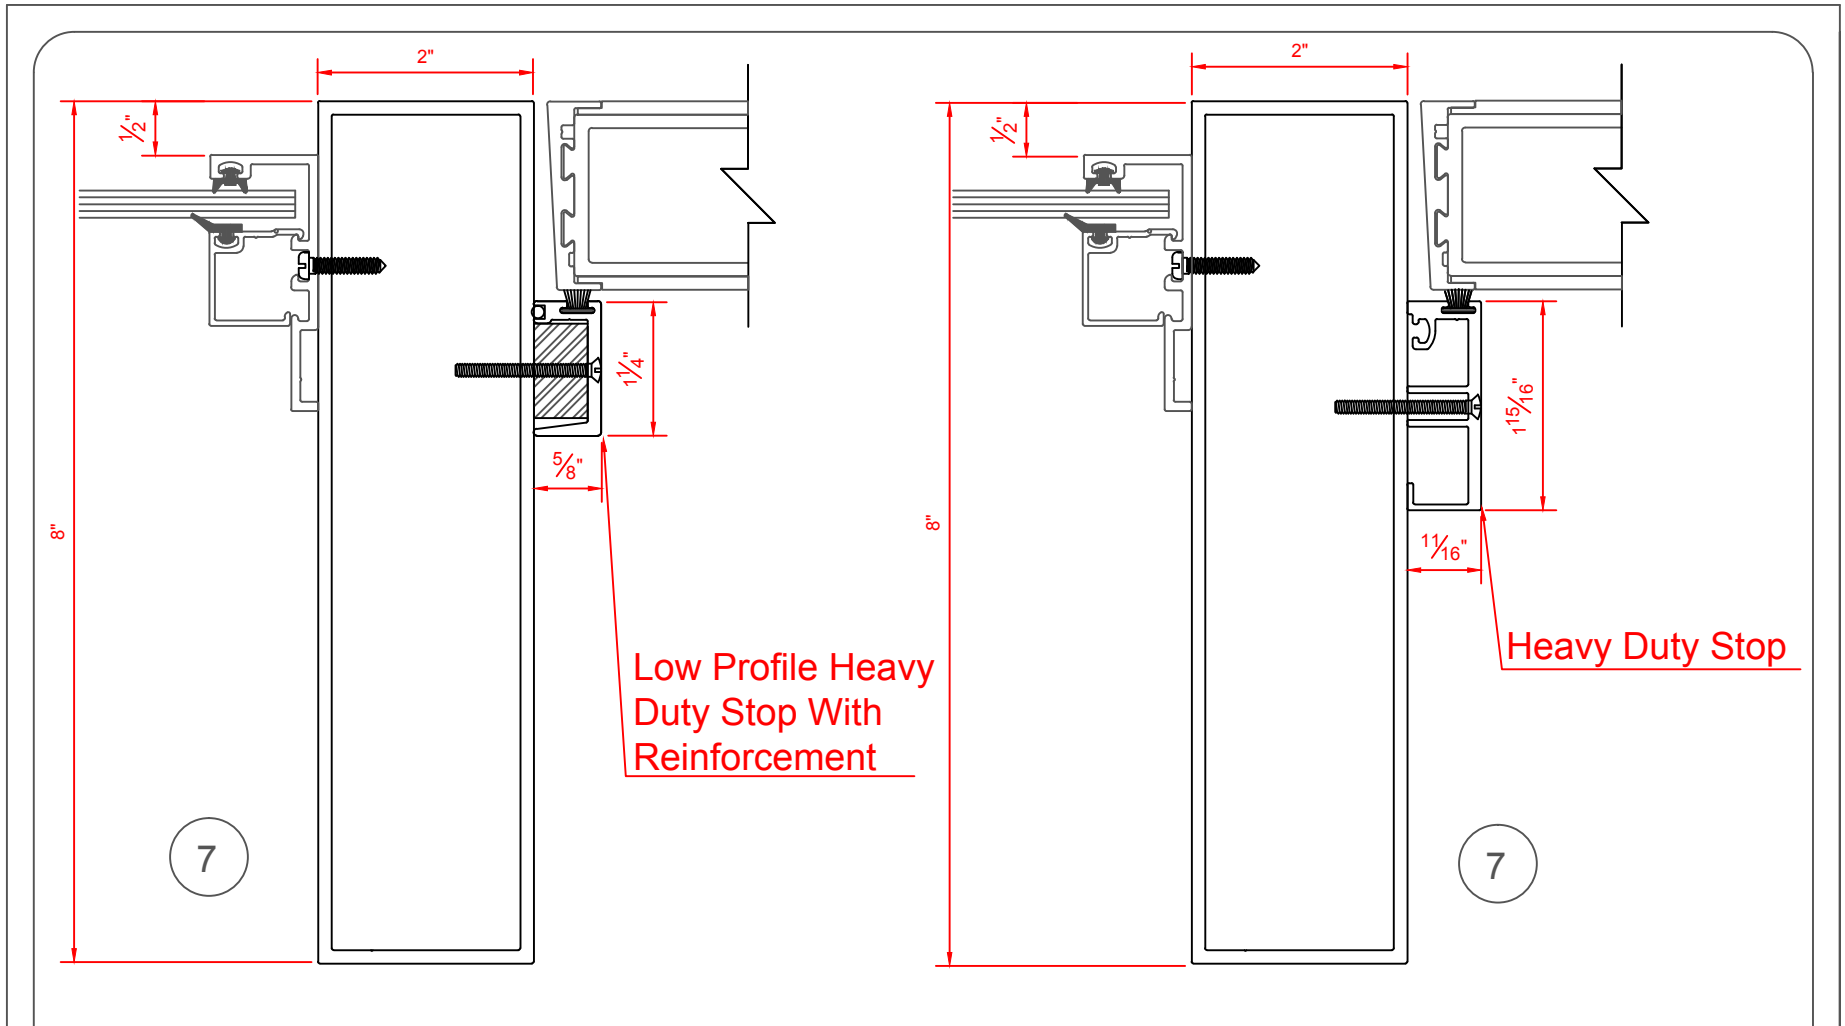

Low Profile Heavy Duty Stop With Reinforcement

Heavy Duty Stop

2" X 8" FRAMING SYSTEM WITH STOPS		AVAILABLE DOOR & GLAZING STOPS	
VALE DOORS 2012