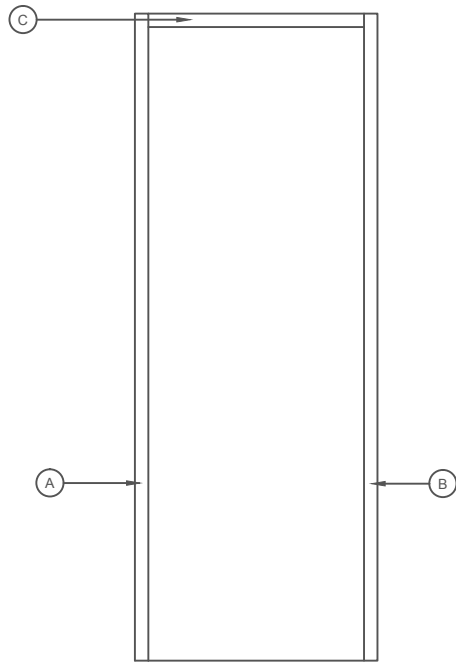

Heavy Duty Stop

8

8

2" X 8" FRAMING SYSTEM WITH STOPS

AVAILABLE DOOR & GLAZING STOPS

VALE 2" X 4-1/2" DOOR FRAME WITH APPLIED STOPS

LARGE DOOR STOP

SMALL DOOR STOP

2" X 8" FRAMING SYSTEM WITH STOPS

LARGE PROFILE DOOR STOPS

2" X 8" FRAMING SYSTEM WITH STOPS

LOW PROFILE DOOR STOPS

2" X 8" FRAMING SYSTEM WITH STOPS

LOW PROFILE DOOR STOPS

2" X 8" FRAMING SYSTEM WITH STOPS