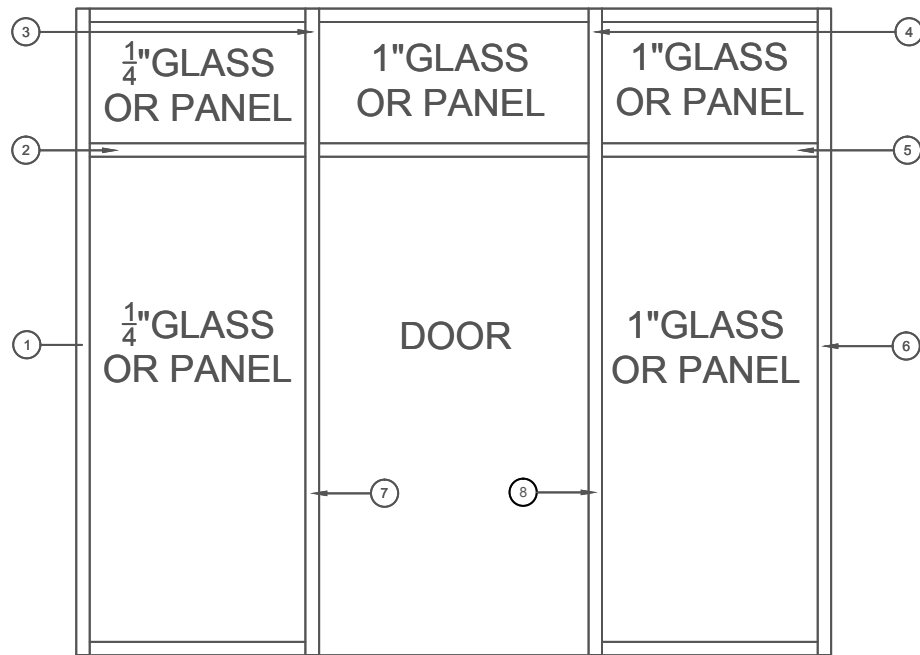

VALE 4" X 6" FRAMING SYSTEMS WITH APPLIED STOPS

LARGE DOOR STOP

SMALL DOOR STOP

SMALL DOOR STOP WITH REINFORCEMENT

4" X 6" FRAMING SYSTEM WITH STOPS

AVAILABLE DOOR STOPS

VALE DOORS 2012

ALLOY: 6063-T6

4" X 6" FRAMING SYSTEM WITH STOPS		AVAILABLE DOOR STOPS	
VALE DOORS 2012	CAULK BY OTHERS	SHIMS BY OTHERS	

4" X 6" FRAMING SYSTEM WITH STOPS

AVAILABLE DOOR STOPS

VALE DOORS 2012

4" X 6" FRAMING SYSTEM WITH STOPS