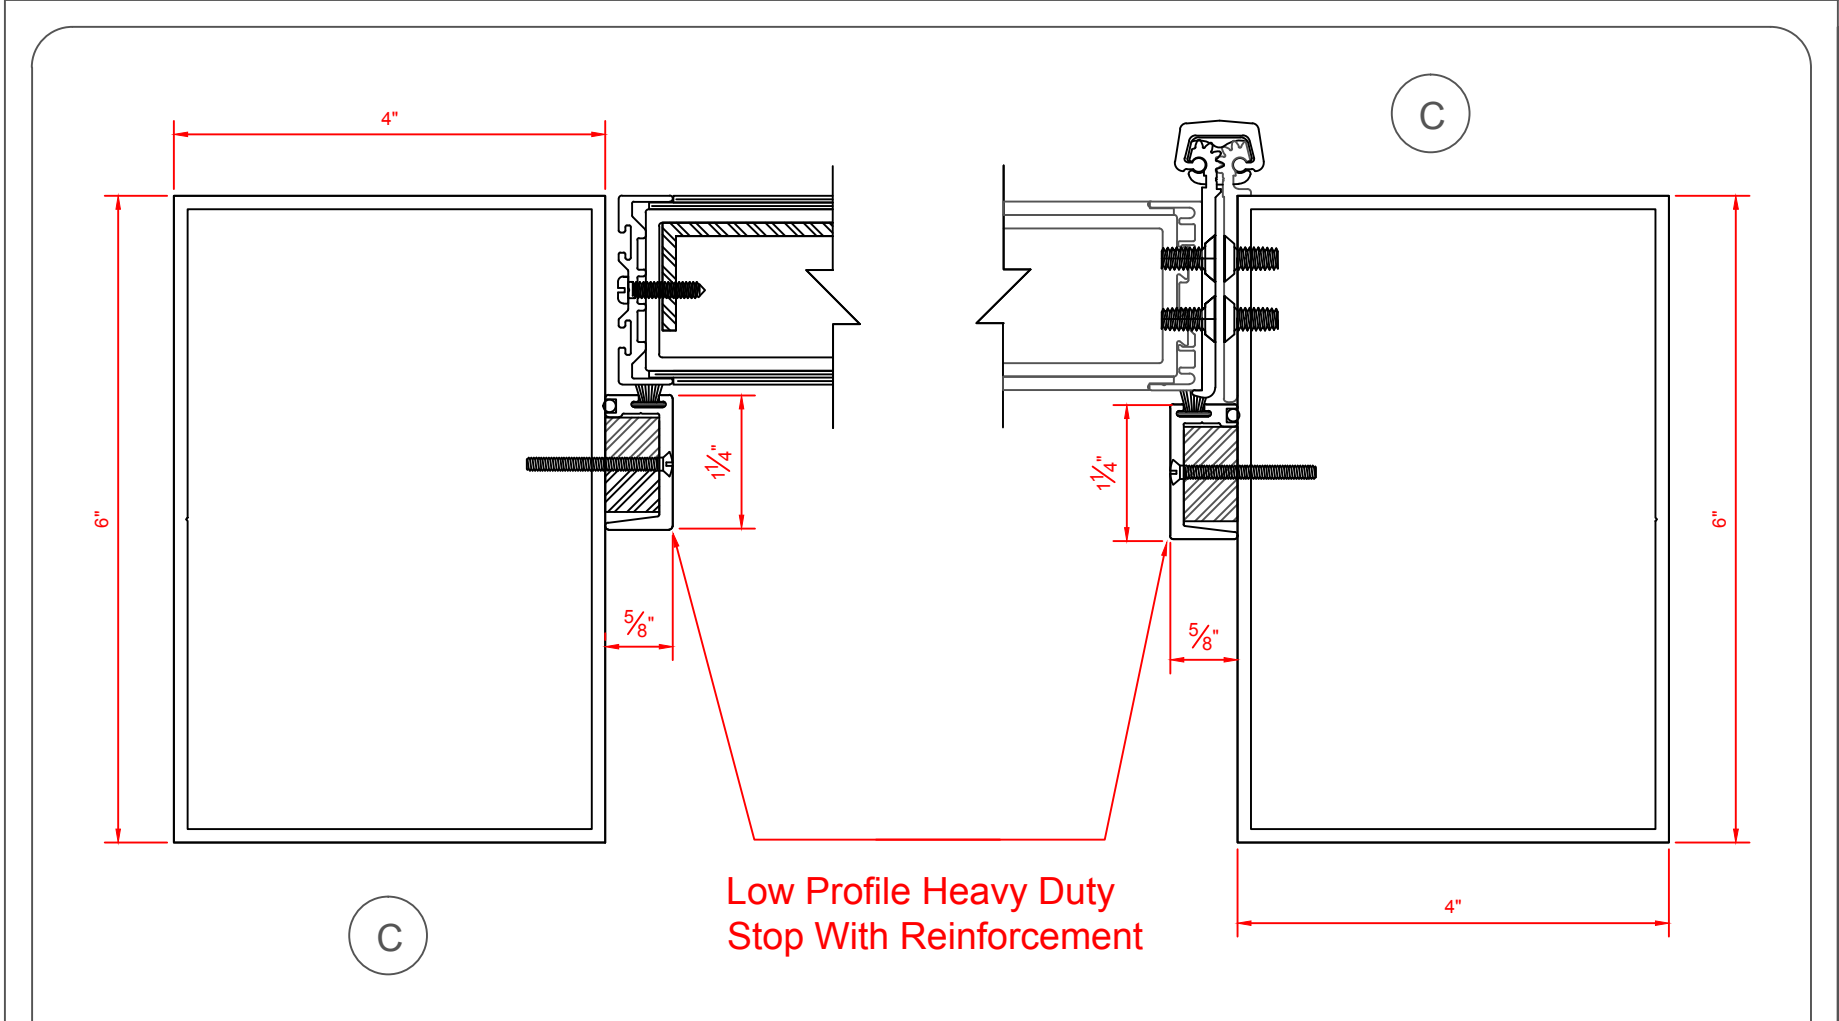

A

B

Low Profile Heavy Duty  
Stop With Reinforcement

4" X 6" FRAMING SYSTEM WITH STOPS	LOW PROFILE HEAVY DUTY DOOR STOPS
VALE DOORS 2012	WITH SOLID ALUMINUM REINFORCEMENT

4" X 6" FRAMING SYSTEM WITH STOPS		LARGE PROFILE DOOR STOPS	
VALE DOORS 2012			

4" X 6" FRAMING SYSTEM WITH STOPS		LOW PROFILE DOOR STOPS	
VALE DOORS 2012			

4" X 6" FRAMING SYSTEM WITH STOPS	LOW PROFILE HEAVY DUTY DOOR STOPS
VALE DOORS 2012	WITH SOLID ALUMINUM REINFORCEMENT

4" X 6" FRAMING SYSTEM WITH STOPS		LOW PROFILE DOOR STOPS	
VALE DOORS 2012			

4" X 6" FRAMING SYSTEM WITH STOPS

LARGE PROFILE DOOR STOPS