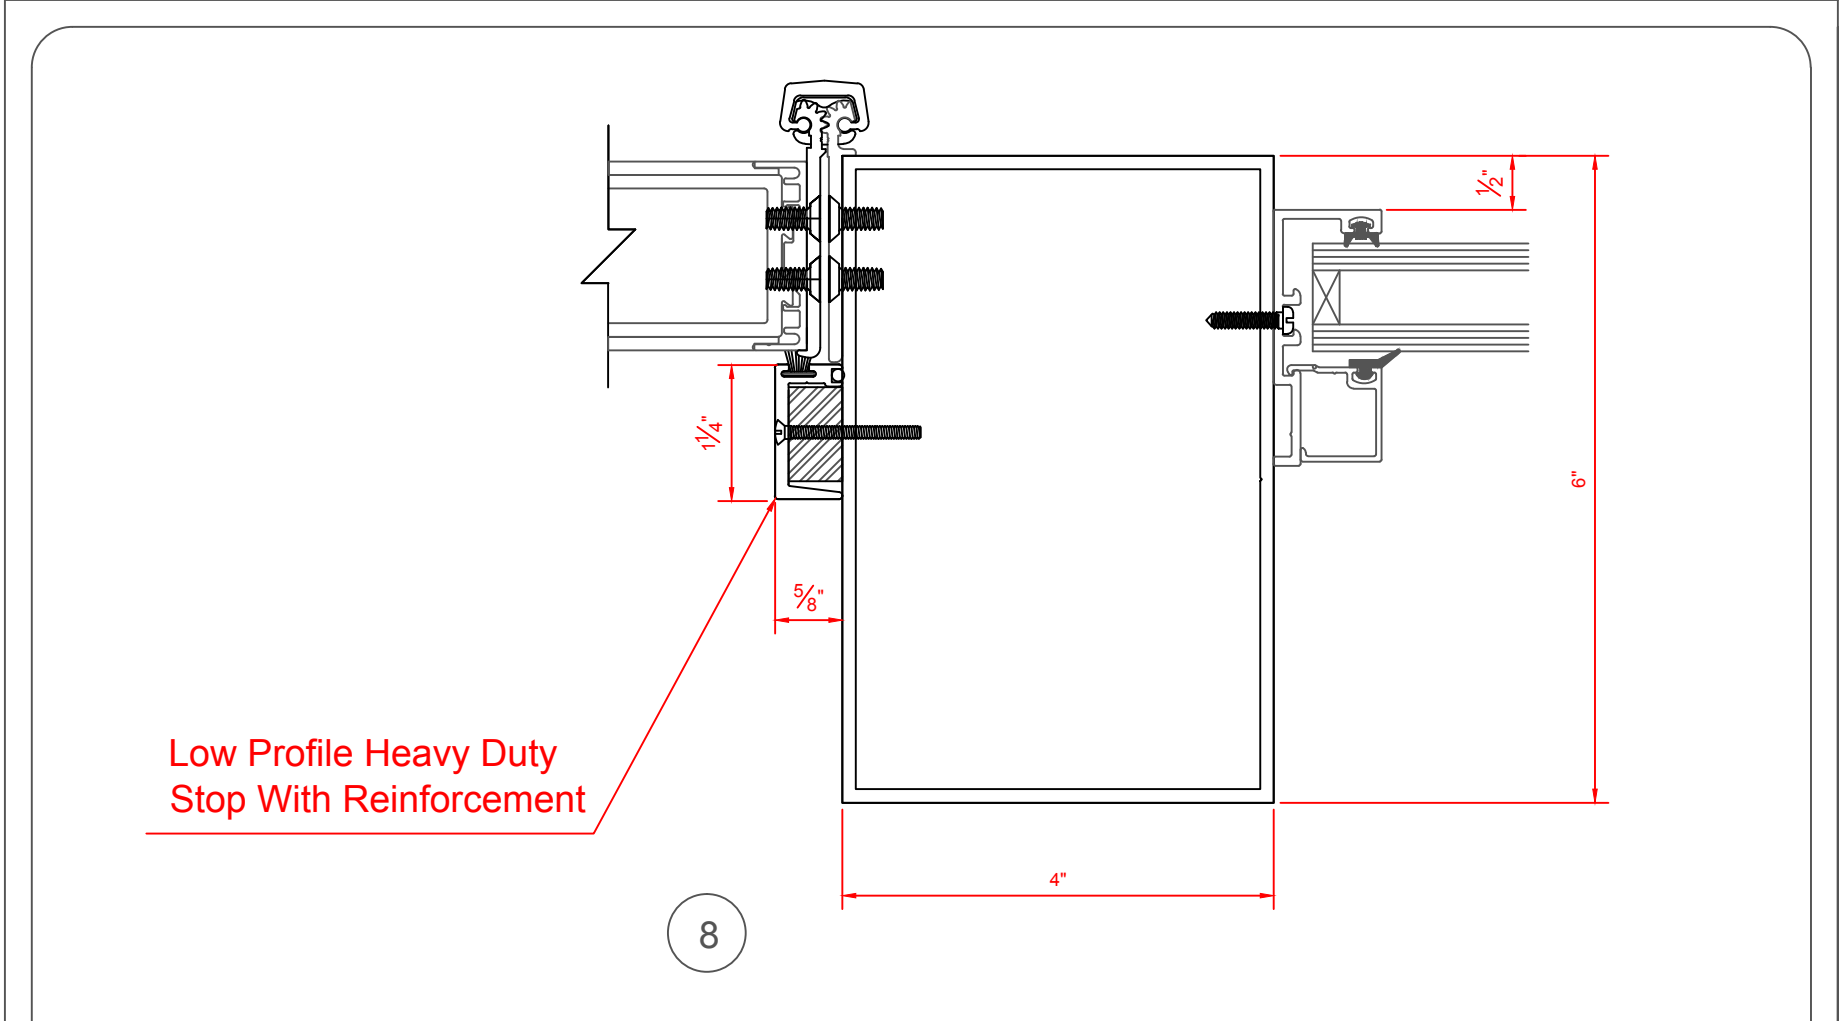

4" X 6" FRAMING SYSTEM WITH STOPS		AVAILABLE DOOR STOPS	
VALE DOORS 2012