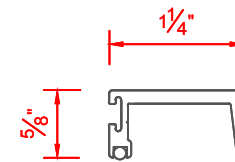

VALE 4" X 6" FRAMING SYSTEMS WITH APPLIED STOPS

LARGE DOOR STOP

SMALL DOOR STOP

SMALL DOOR STOP WITH REINFORCEMENT

4" X 6" FRAMING SYSTEM WITH STOPS

AVAILABLE DOOR STOPS

VALE DOORS 2012

ALLOY: 6063-T6