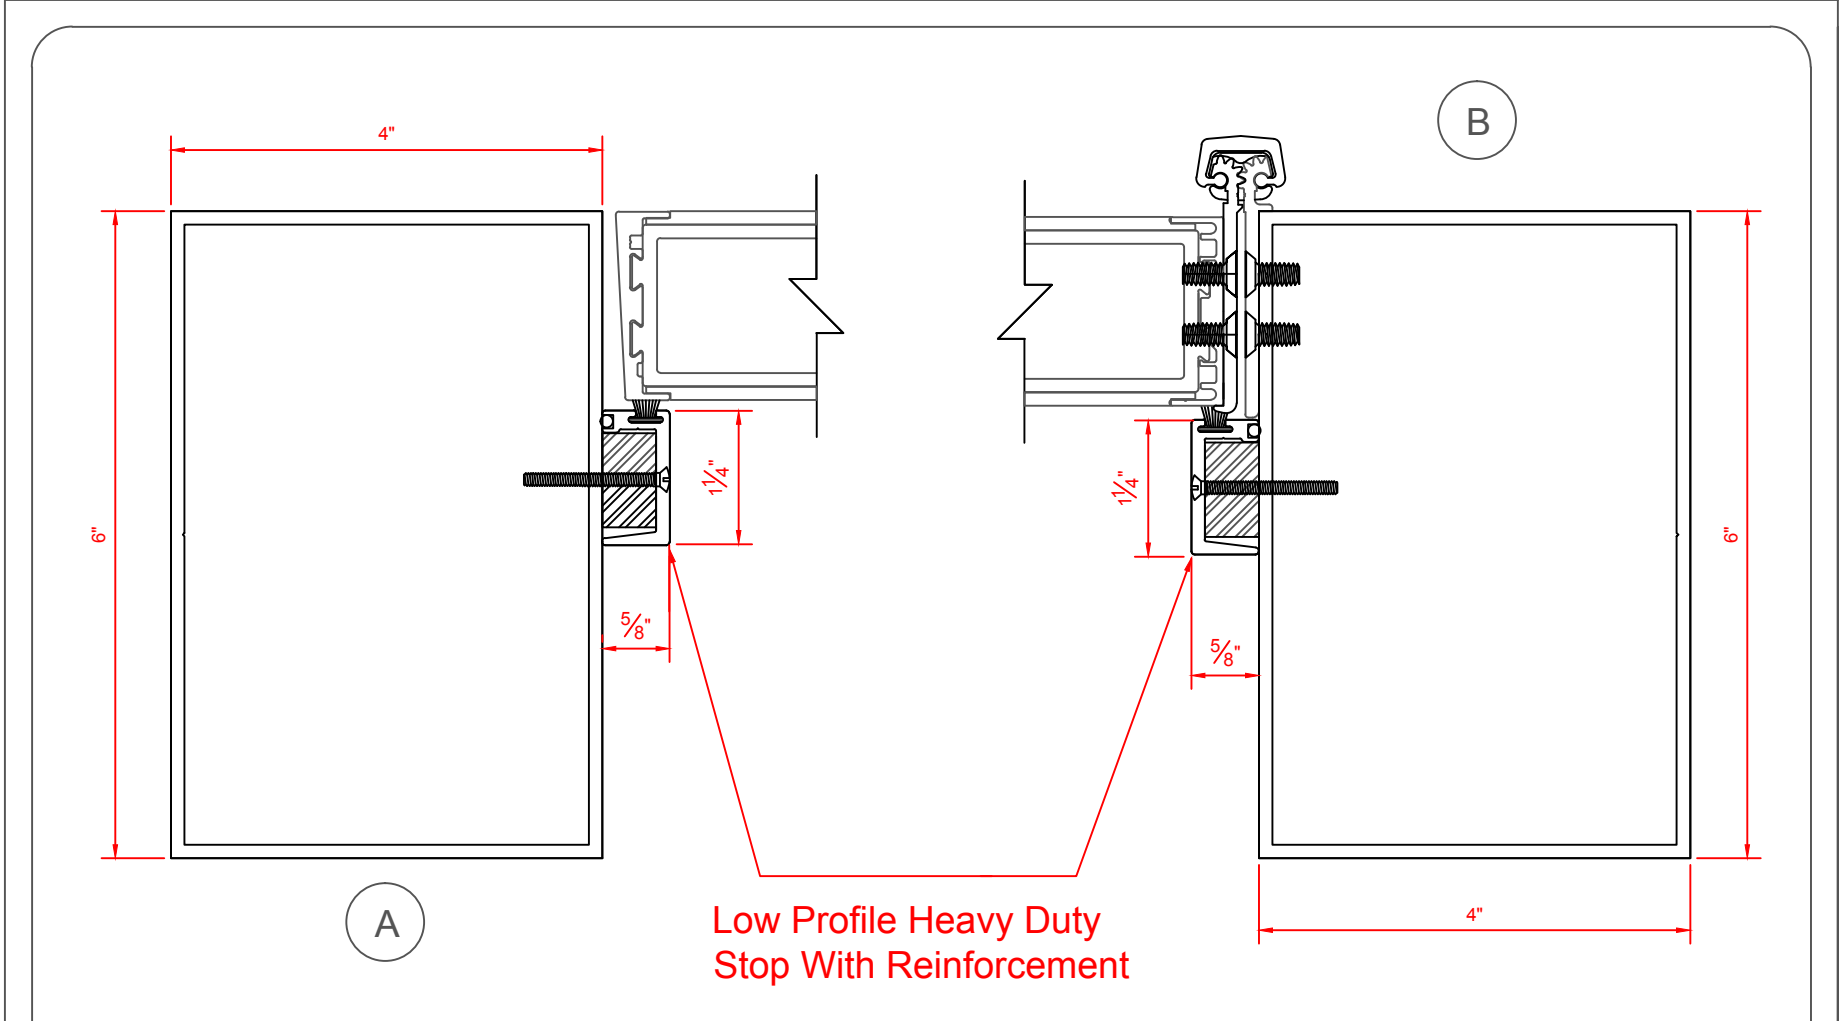

VALE 4" X 6" DOOR FRAME WITH APPLIED STOPS

LARGE DOOR STOP

SMALL DOOR STOP

SMALL DOOR STOP WITH REINFORCEMENT

4" X 6" FRAMING SYSTEM WITH STOPS

AVAILABLE DOOR STOPS

VALE DOORS 2012

ALLOY: 6063-T6

4" X 6" FRAMING SYSTEM WITH STOPS

LARGE PROFILE DOOR STOPS