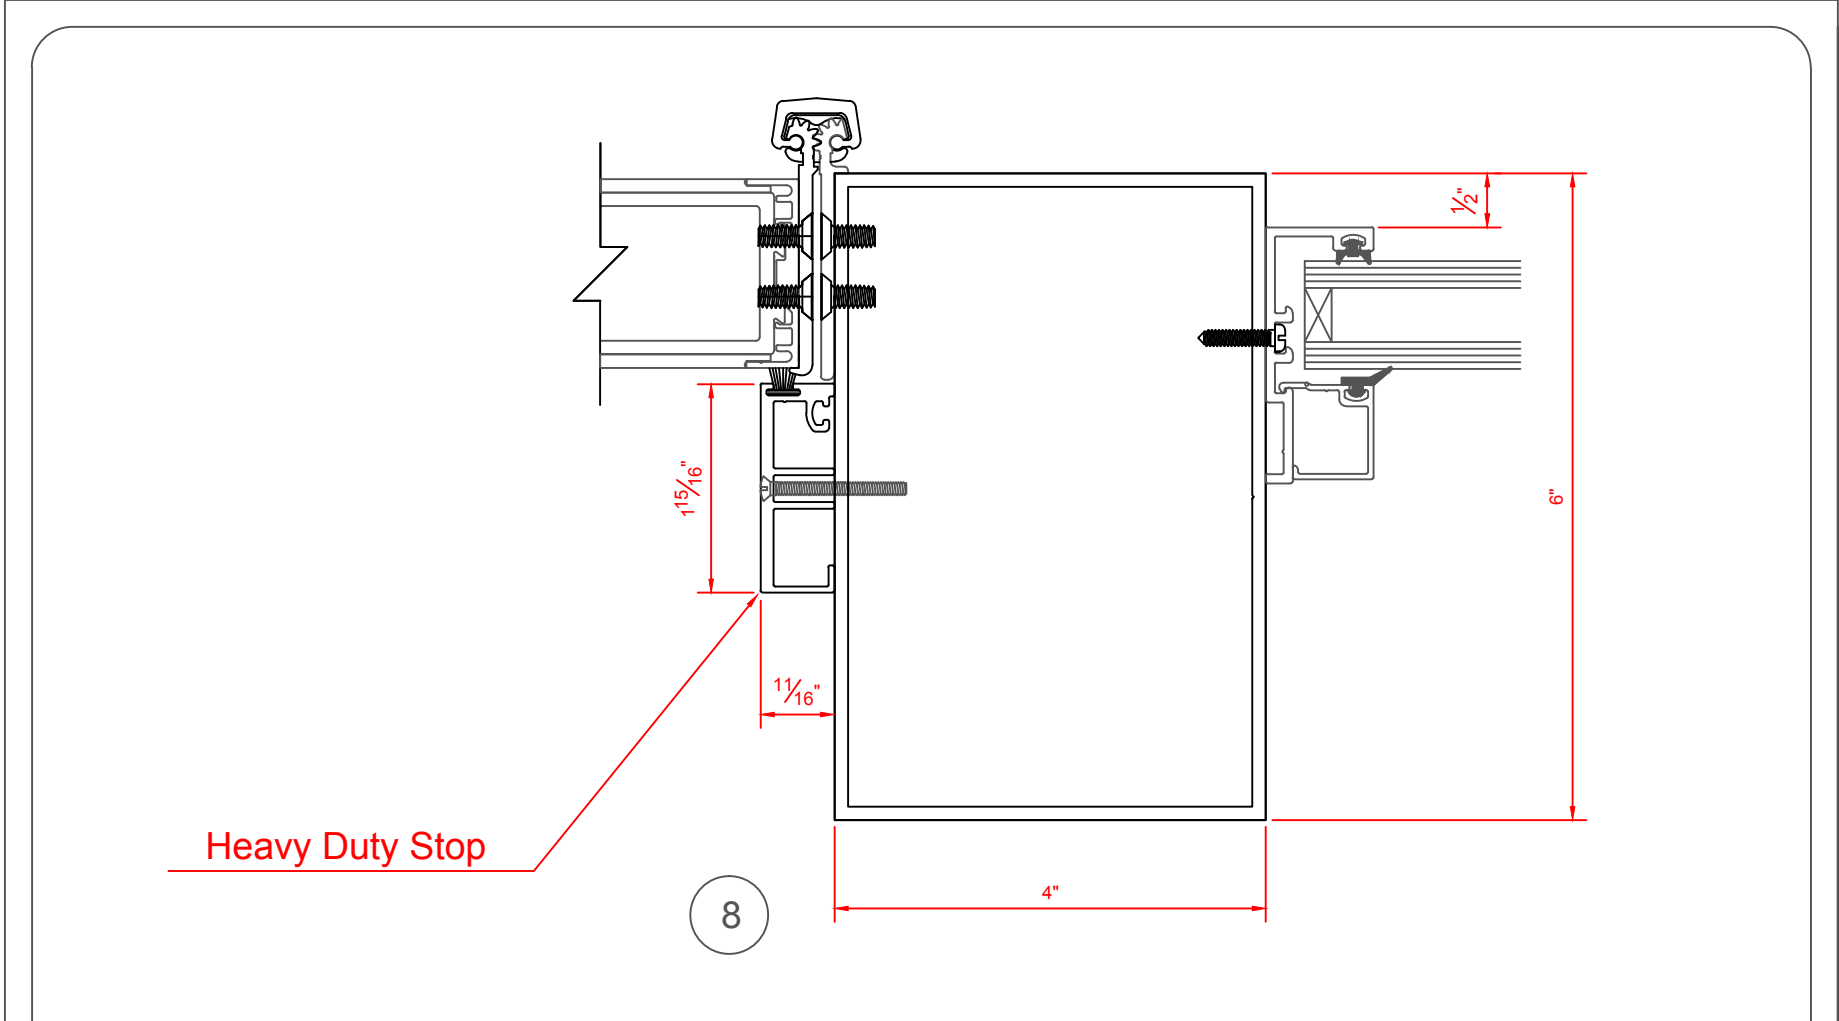

7

4" X 6" FRAMING SYSTEM WITH STOPS

AVAILABLE DOOR STOPS

VALE DOORS 2012

4" X 6" FRAMING SYSTEM WITH STOPS		AVAILABLE DOOR STOPS	
VALE DOORS 2012			

4" X 6" FRAMING SYSTEM WITH STOPS		AVAILABLE DOOR STOPS	
VALE DOORS 2012			

VALE 4" X 6" DOOR FRAME WITH APPLIED STOPS

LARGE DOOR STOP

SMALL DOOR STOP

SMALL DOOR STOP WITH REINFORCEMENT

4" X 6" FRAMING SYSTEM WITH STOPS

AVAILABLE DOOR STOPS

VALE DOORS 2012

ALLOY: 6063-T6

4" X 6" FRAMING SYSTEM WITH STOPS

LARGE PROFILE DOOR STOPS