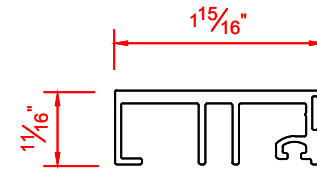

VALE 4" X 6" FRAMING SYSTEMS WITH APPLIED STOPS

LARGE DOOR STOP

SMALL DOOR STOP

SMALL DOOR STOP WITH REINFORCEMENT

4" X 6" FRAMING SYSTEM WITH STOPS

AVAILABLE DOOR STOPS

VALE DOORS 2012

ALLOY: 6063-T6