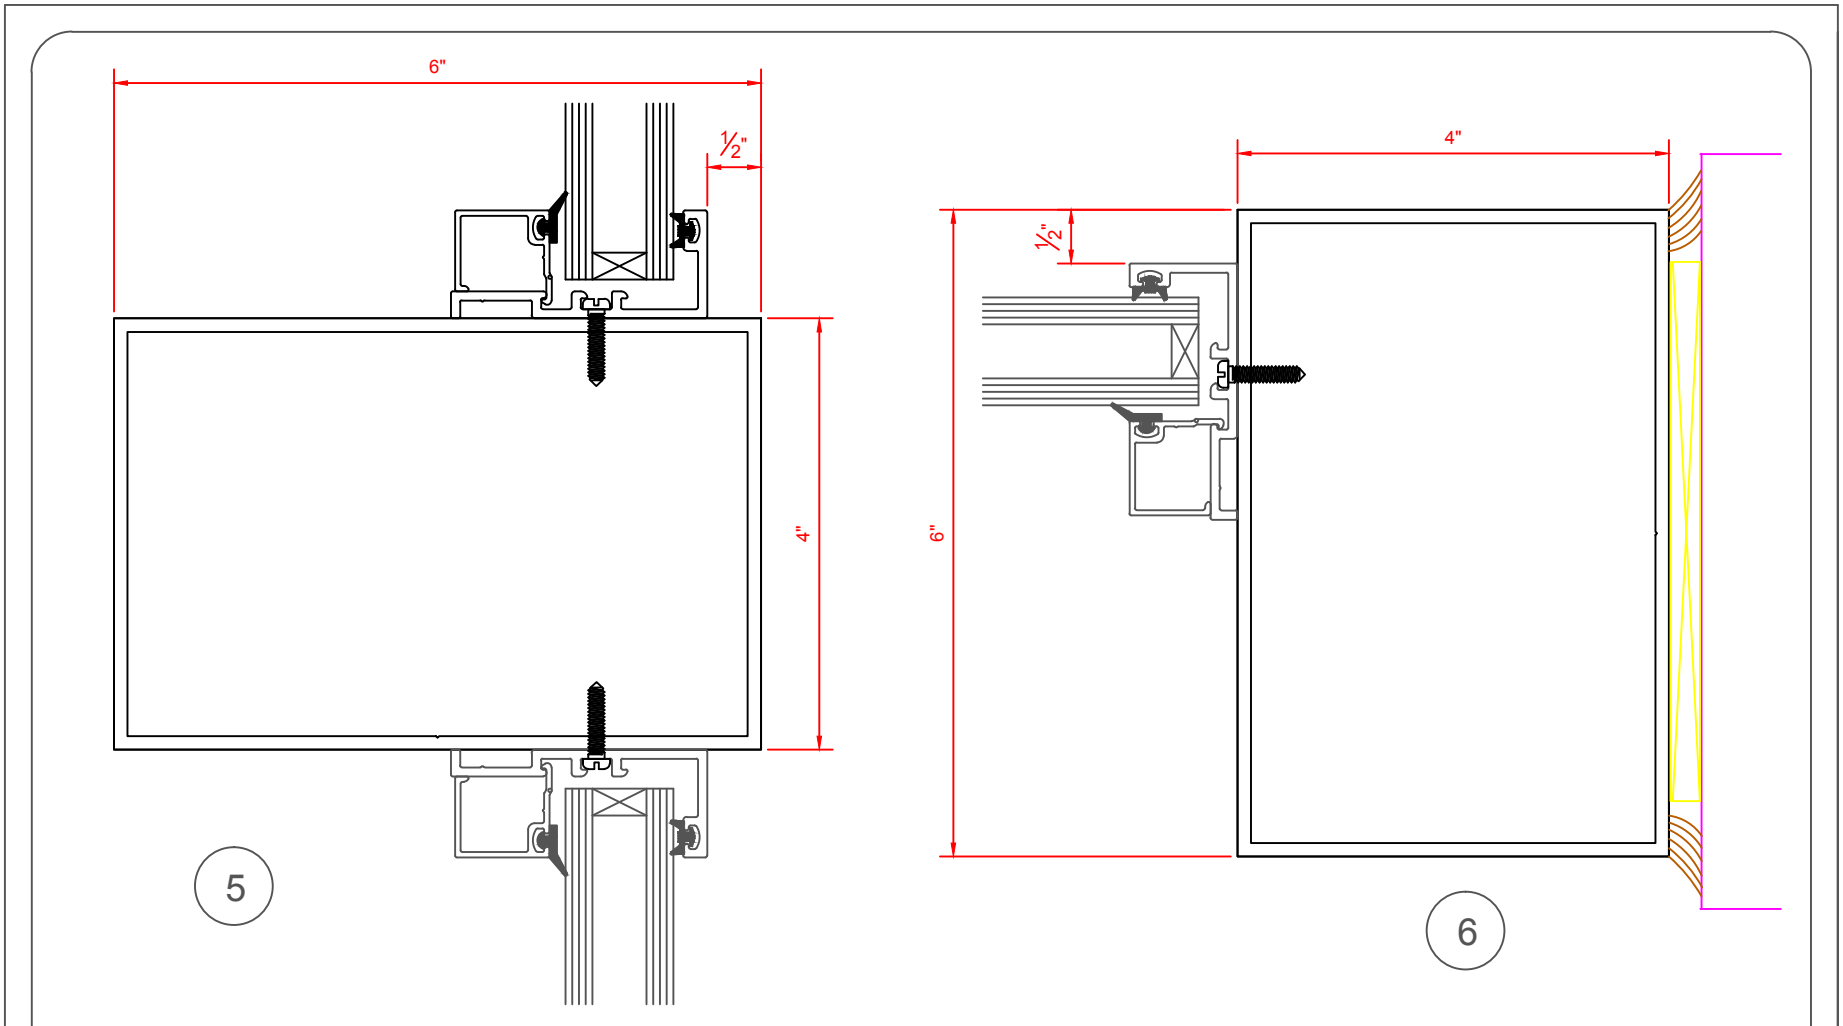

VALE 4" X 6" FRAMING SYSTEMS WITH APPLIED STOPS

LARGE DOOR STOP

SMALL DOOR STOP

SMALL DOOR STOP WITH REINFORCEMENT

4" X 6" FRAMING SYSTEM WITH STOPS

AVAILABLE DOOR STOPS

VALE DOORS 2012

ALLOY: 6063-T6

4" X 6" FRAMING SYSTEM WITH STOPS		AVAILABLE DOOR STOPS	
VALE DOORS 2012	CAULK BY OTHERS	SHIMS BY OTHERS	

4" X 6" FRAMING SYSTEM WITH STOPS

AVAILABLE DOOR STOPS

VALE DOORS 2012

4" X 6" FRAMING SYSTEM WITH STOPS

4" X 6" FRAMING SYSTEM WITH STOPS

LARGE PROFILE DOOR STOPS