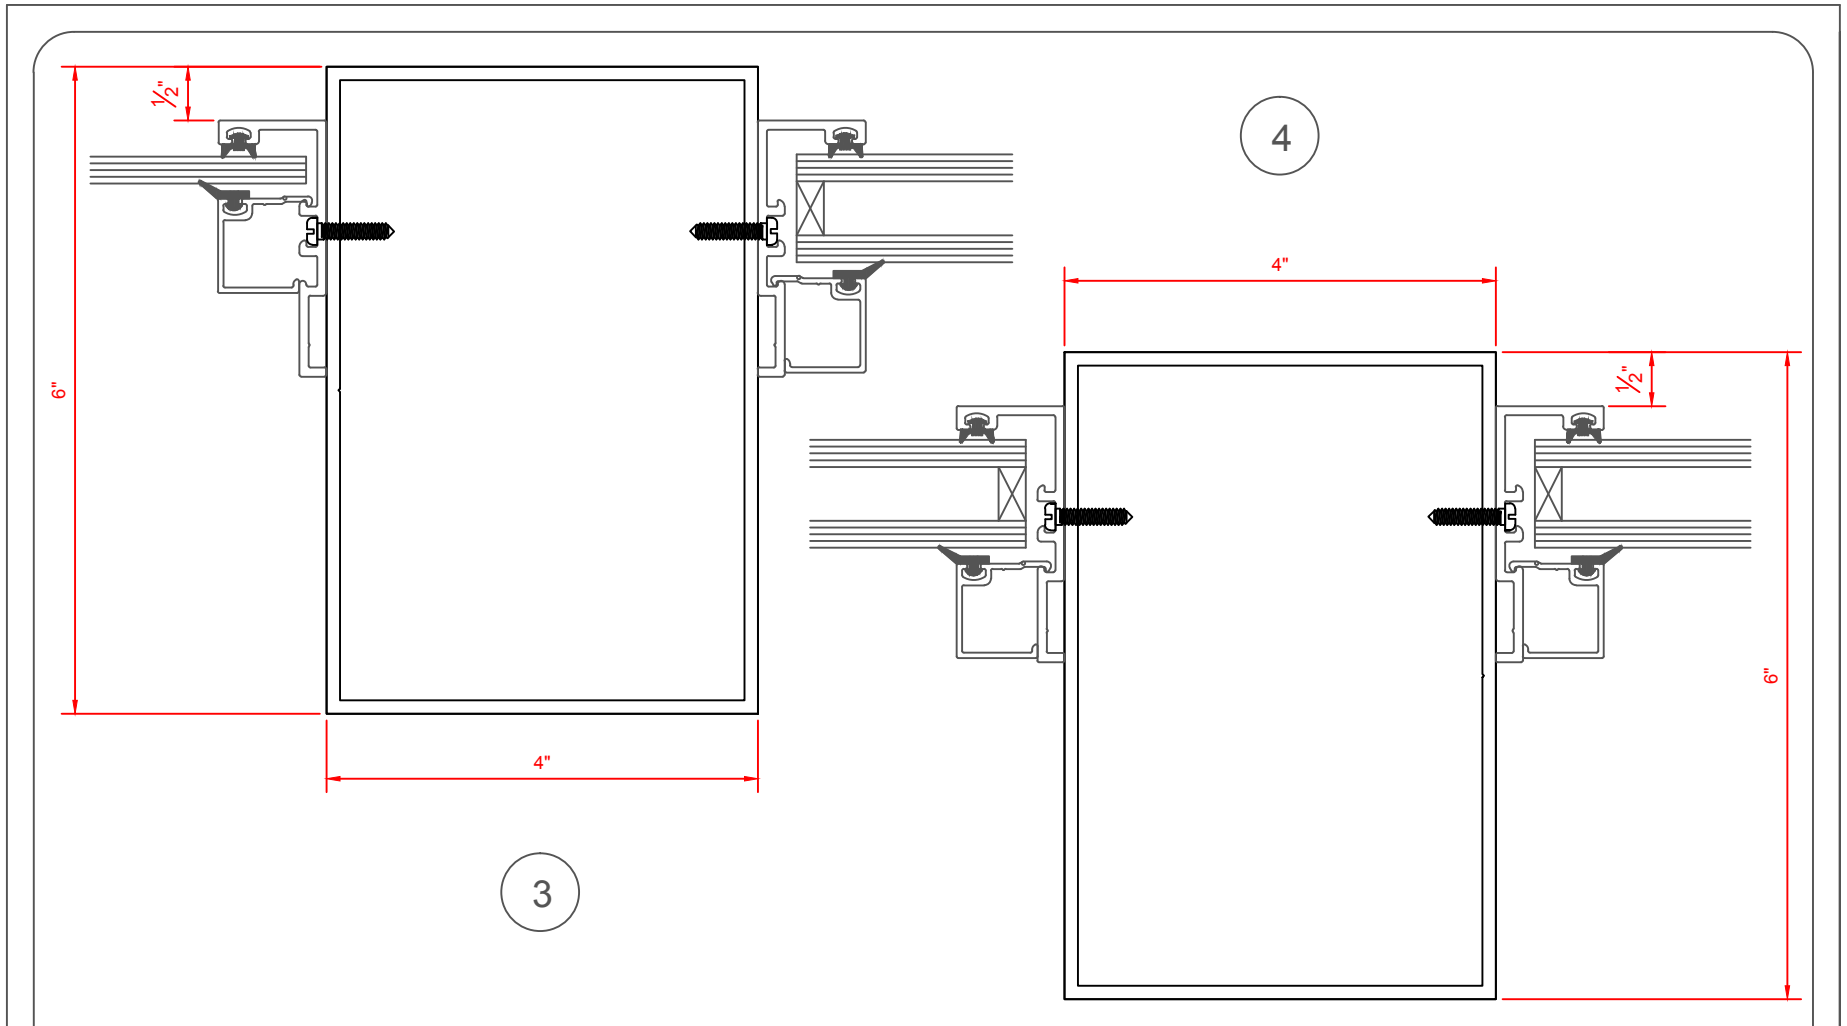

VALE 4" X 6" FRAMING SYSTEMS WITH APPLIED STOPS

LARGE DOOR STOP

SMALL DOOR STOP

SMALL DOOR STOP WITH REINFORCEMENT

4" X 6" FRAMING SYSTEM WITH STOPS

AVAILABLE DOOR STOPS

VALE DOORS 2012

ALLOY: 6063-T6

4" X 6" FRAMING SYSTEM WITH STOPS		AVAILABLE DOOR STOPS	
VALE DOORS 2012	CAULK BY OTHERS	SHIMS BY OTHERS	

4" X 6" FRAMING SYSTEM WITH STOPS

AVAILABLE DOOR STOPS

VALE DOORS 2012

4" X 6" FRAMING SYSTEM WITH STOPS

4" X 6" FRAMING SYSTEM WITH STOPS

LARGE PROFILE DOOR STOPS