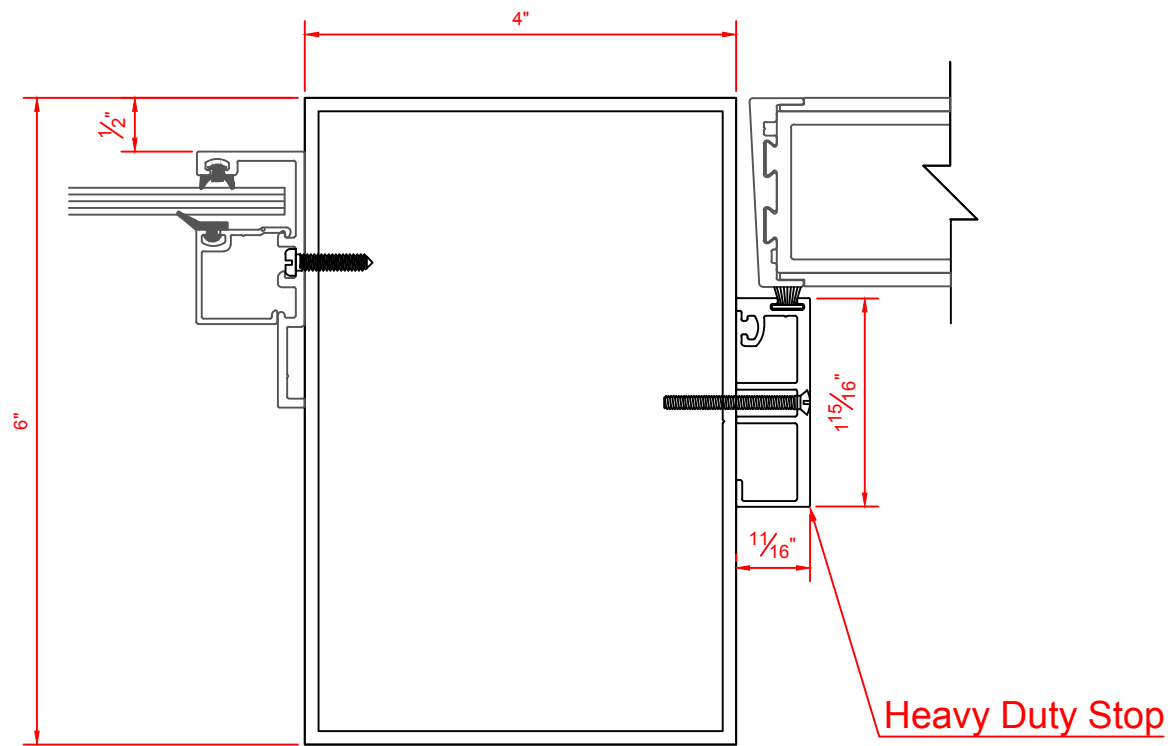

AVAILABLE DOOR STOPS

VALE DOORS 2012

CAULK BY OTHERS

SHIMS BY OTHERS

7

4" X 6" FRAMING SYSTEM WITH STOPS

AVAILABLE DOOR STOPS

VALE DOORS 2012

4" X 6" FRAMING SYSTEM WITH STOPS

LARGE PROFILE DOOR STOPS