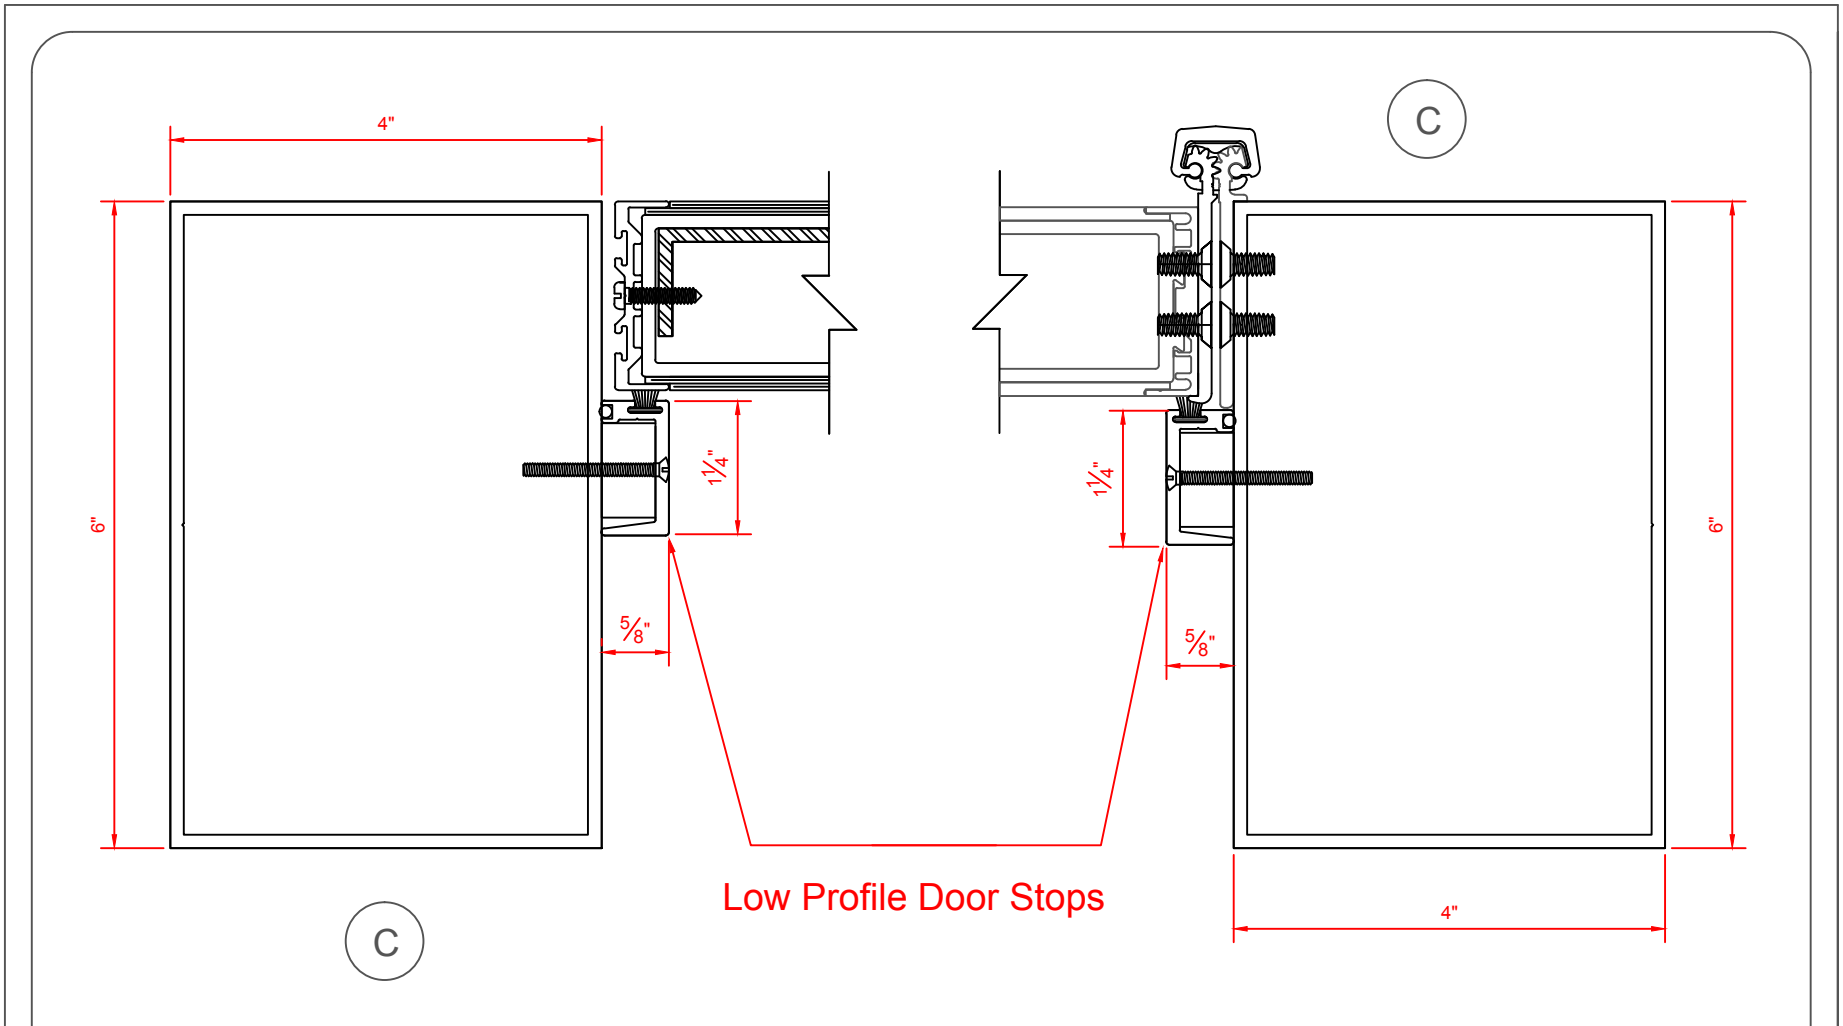

A

B

Low Profile Heavy Duty  
Stop With Reinforcement

4" X 6" FRAMING SYSTEM WITH STOPS	LOW PROFILE HEAVY DUTY DOOR STOPS
VALE DOORS 2012	WITH SOLID ALUMINUM REINFORCEMENT

4" X 6" FRAMING SYSTEM WITH STOPS		LARGE PROFILE DOOR STOPS	
VALE DOORS 2012			

4" X 6" FRAMING SYSTEM WITH STOPS		LOW PROFILE DOOR STOPS	
VALE DOORS 2012			

4" X 6" FRAMING SYSTEM WITH STOPS	LOW PROFILE HEAVY DUTY DOOR STOPS
VALE DOORS 2012	WITH SOLID ALUMINUM REINFORCEMENT

4" X 6" FRAMING SYSTEM WITH STOPS		LOW PROFILE DOOR STOPS	
VALE DOORS 2012			

4" X 6" FRAMING SYSTEM WITH STOPS

LARGE PROFILE DOOR STOPS