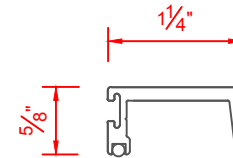

7

4" X 6" FRAMING SYSTEM WITH STOPS

AVAILABLE DOOR STOPS

VALE DOORS 2012

4" X 6" FRAMING SYSTEM WITH STOPS		AVAILABLE DOOR STOPS	
VALE DOORS 2012			

4" X 6" FRAMING SYSTEM WITH STOPS		AVAILABLE DOOR STOPS	
VALE DOORS 2012			

VALE 4" X 6" DOOR FRAME WITH APPLIED STOPS

LARGE DOOR STOP

SMALL DOOR STOP

SMALL DOOR STOP WITH REINFORCEMENT

4" X 6" FRAMING SYSTEM WITH STOPS

AVAILABLE DOOR STOPS

VALE DOORS 2012

ALLOY: 6063-T6