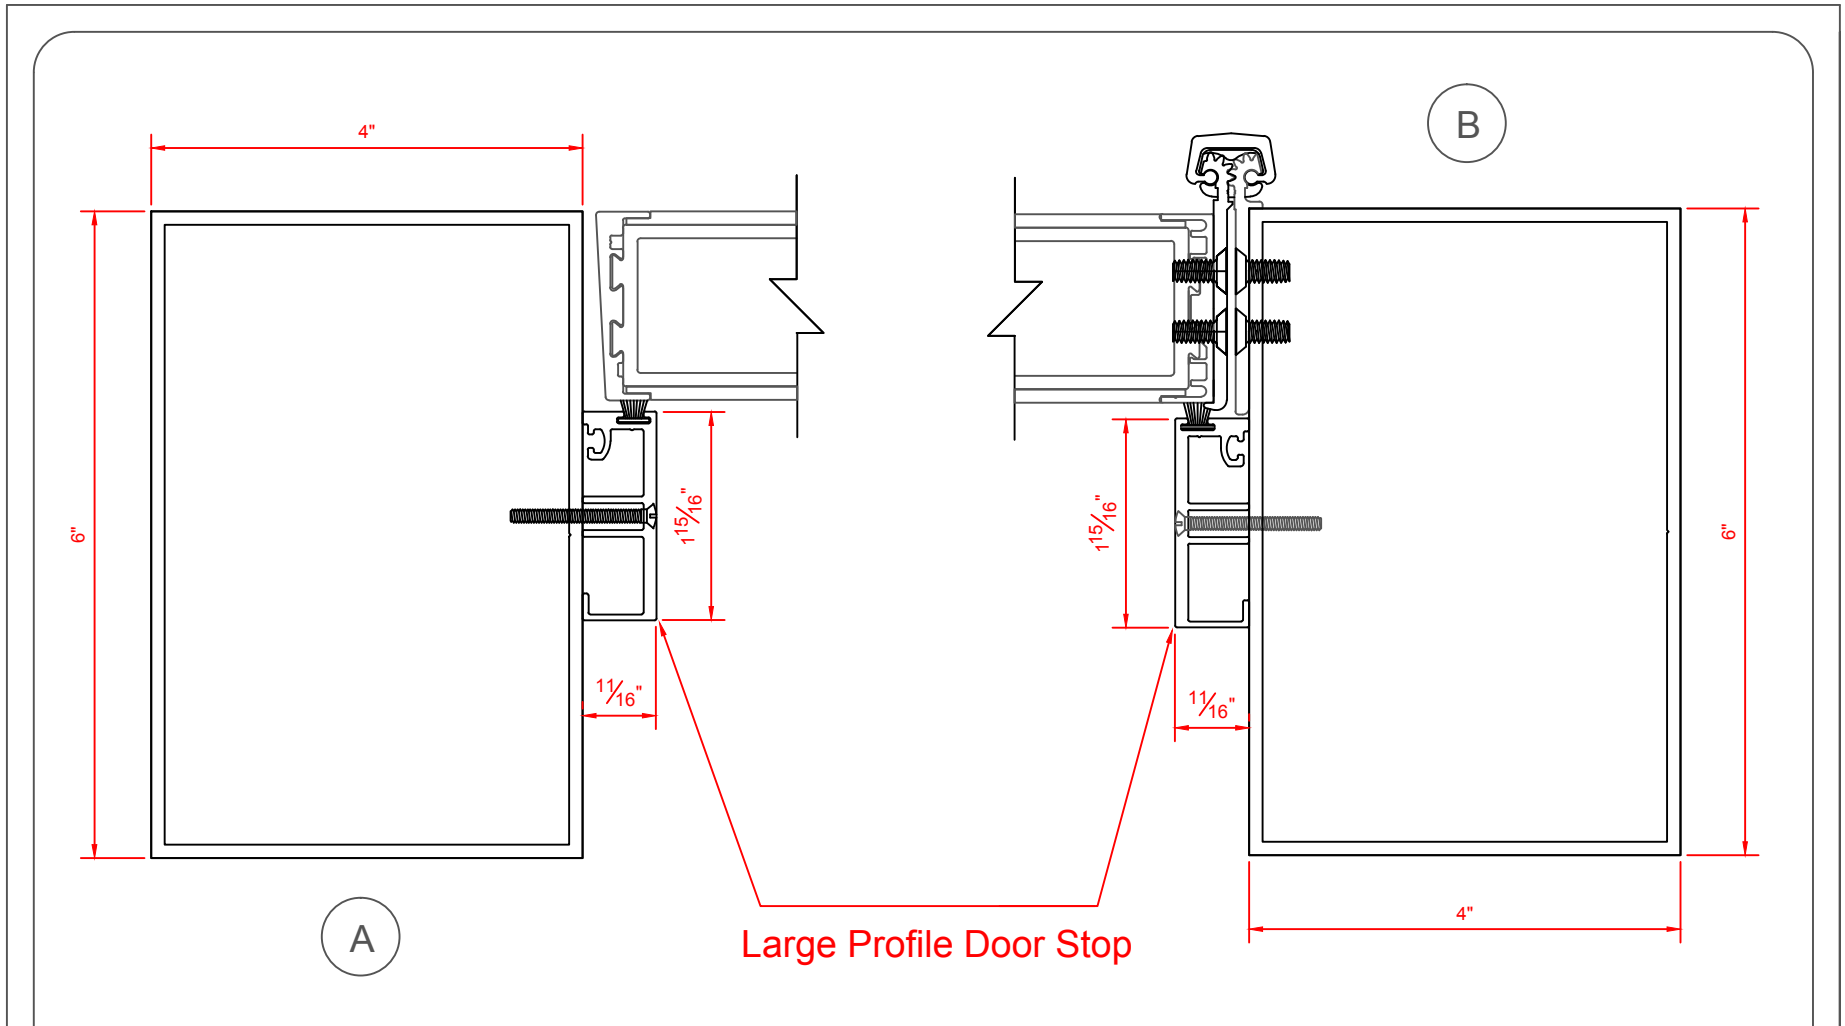

4" X 6" FRAMING SYSTEM WITH STOPS		LARGE PROFILE DOOR STOPS	
VALE DOORS 2012