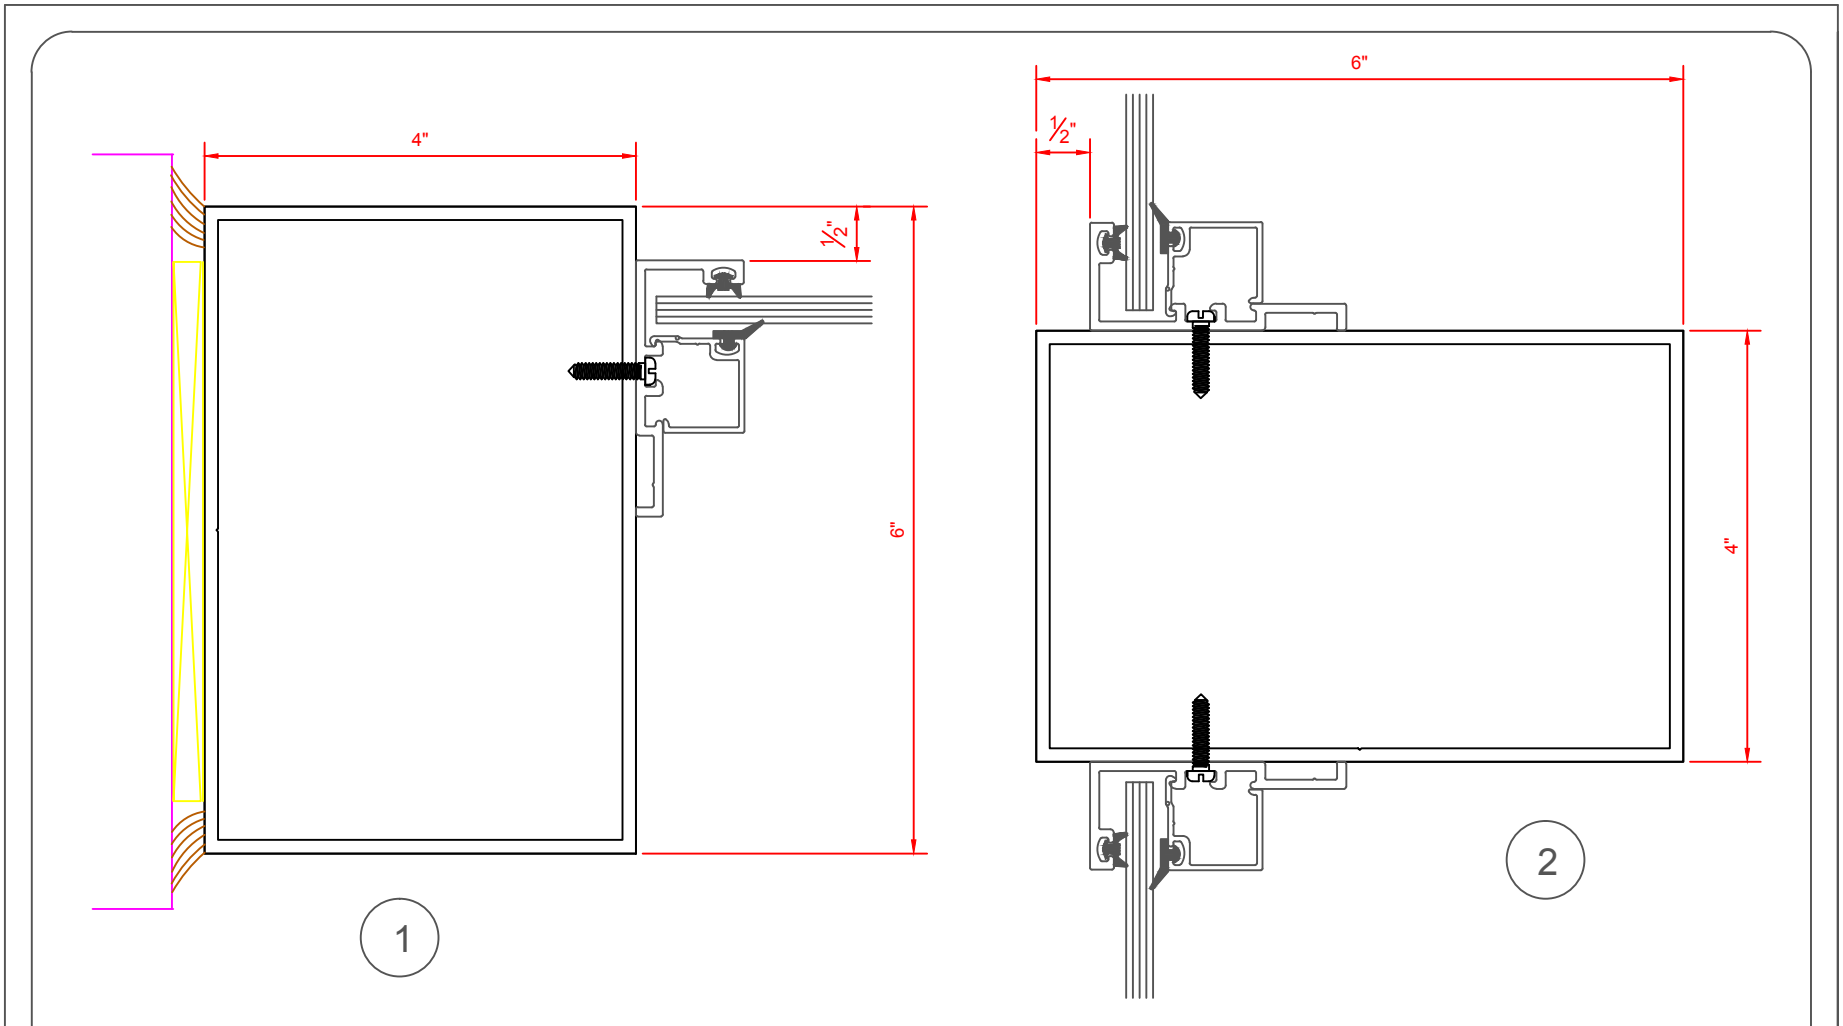

VALE 4" X 6" FRAMING SYSTEMS WITH APPLIED STOPS

LARGE DOOR STOP

SMALL DOOR STOP

SMALL DOOR STOP WITH REINFORCEMENT

4" X 6" FRAMING SYSTEM WITH STOPS

AVAILABLE DOOR STOPS

VALE DOORS 2012

ALLOY: 6063-T6

4" X 6" FRAMING SYSTEM WITH STOPS		AVAILABLE DOOR STOPS	
VALE DOORS 2012	CAULK BY OTHERS	SHIMS BY OTHERS	

4" X 6" FRAMING SYSTEM WITH STOPS

AVAILABLE DOOR STOPS

VALE DOORS 2012

4" X 6" FRAMING SYSTEM WITH STOPS

4" X 6" FRAMING SYSTEM WITH STOPS

LARGE PROFILE DOOR STOPS