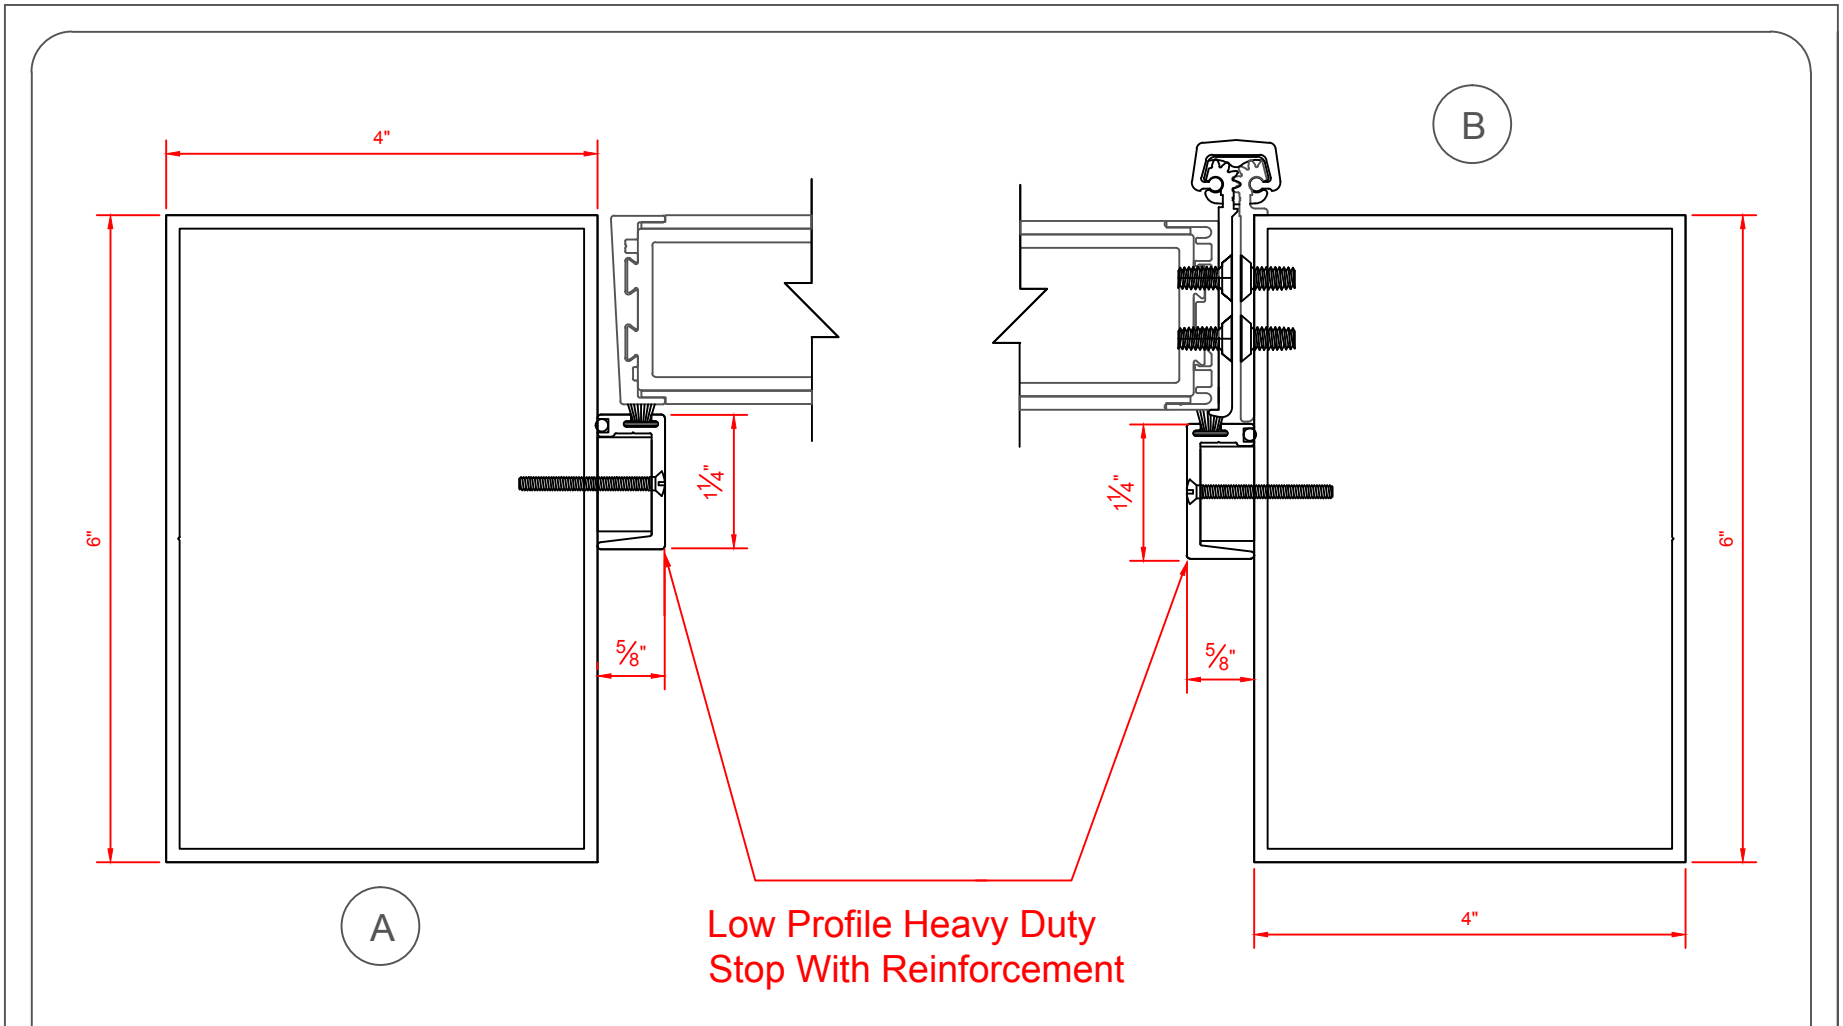

A

B

Low Profile Heavy Duty  
Stop With Reinforcement

4" X 6" FRAMING SYSTEM WITH STOPS	LOW PROFILE HEAVY DUTY DOOR STOPS
VALE DOORS 2012	WITH SOLID ALUMINUM REINFORCEMENT

4" X 6" FRAMING SYSTEM WITH STOPS		LARGE PROFILE DOOR STOPS	
VALE DOORS 2012			

4" X 6" FRAMING SYSTEM WITH STOPS

LARGE PROFILE DOOR STOPS