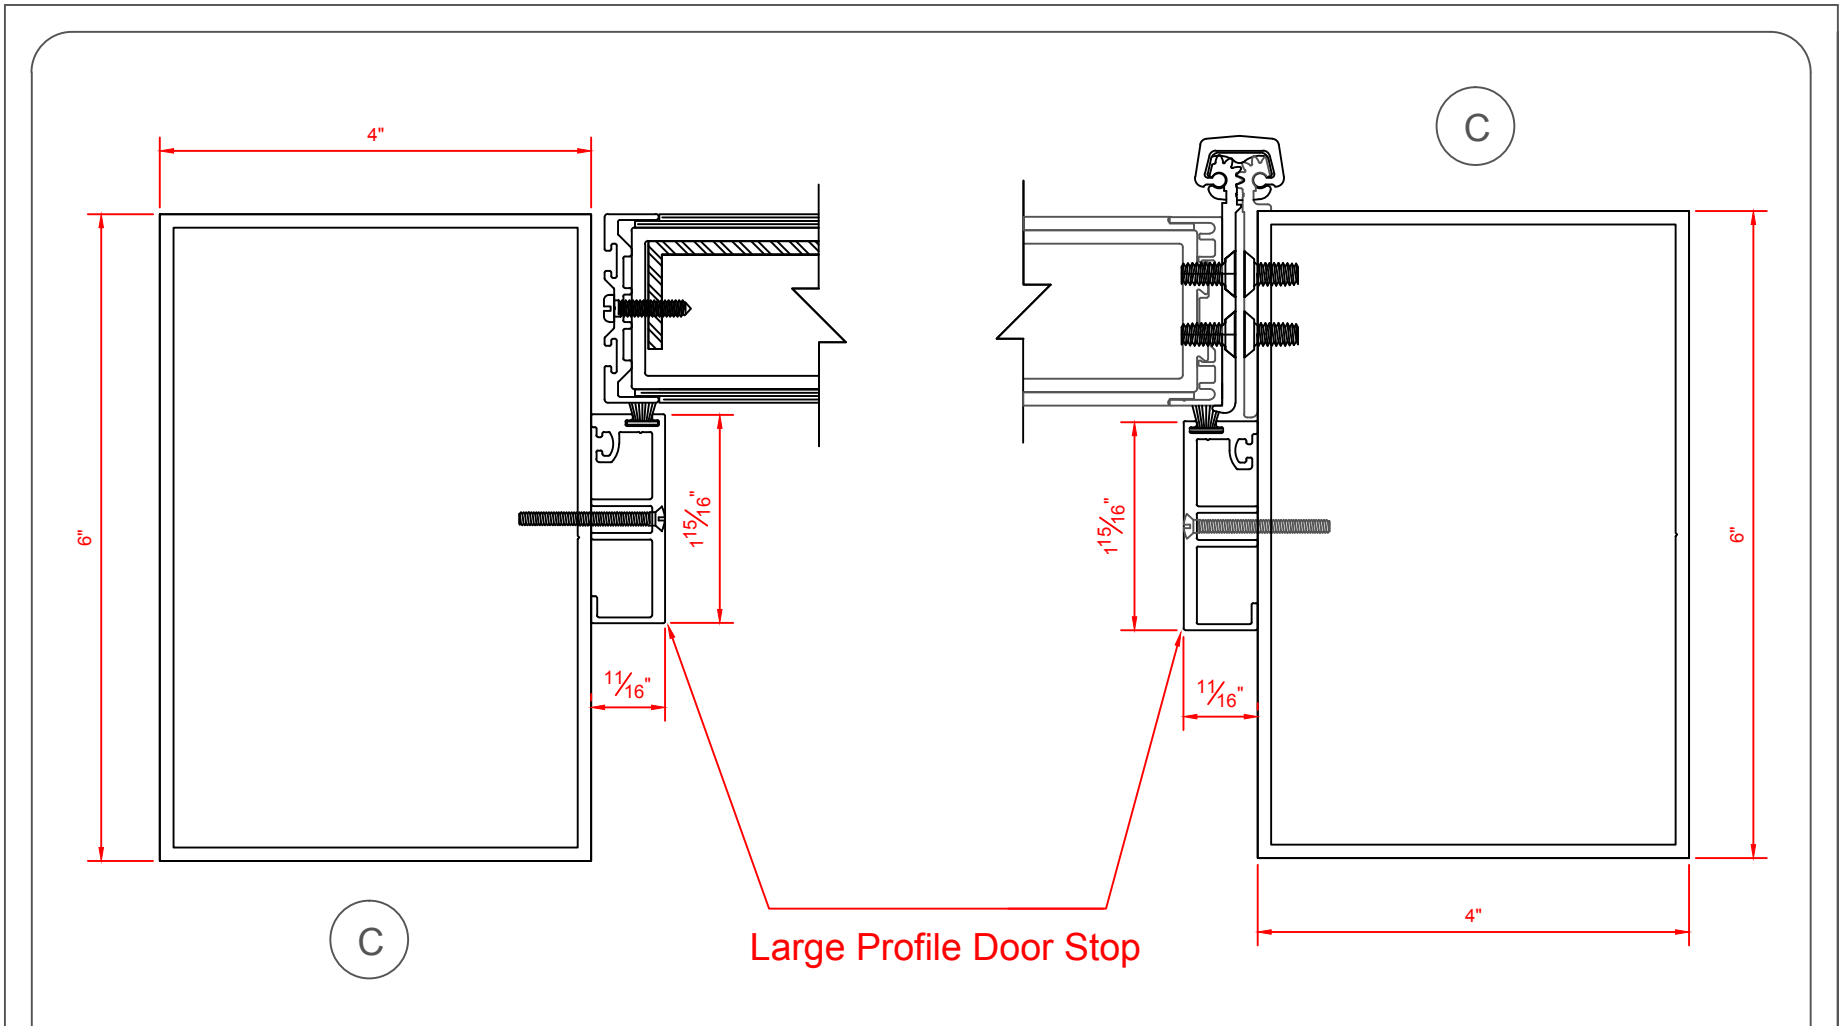

A

B

Low Profile Heavy Duty  
Stop With Reinforcement

4" X 6" FRAMING SYSTEM WITH STOPS	LOW PROFILE HEAVY DUTY DOOR STOPS
VALE DOORS 2012	WITH SOLID ALUMINUM REINFORCEMENT

4" X 6" FRAMING SYSTEM WITH STOPS		LARGE PROFILE DOOR STOPS	
VALE DOORS 2012			

4" X 6" FRAMING SYSTEM WITH STOPS

LARGE PROFILE DOOR STOPS