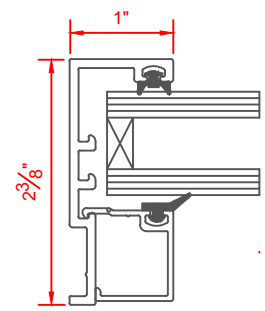

VALE 2" X 8" FRAMING SYSTEMS WITH APPLIED STOPS

ADJUSTABLE GLAZING STOPS

LARGE DOOR STOP

SMALL DOOR STOP

SMALL DOOR STOP WITH REINFORCEMENT

2" X 8" FRAMING SYSTEM WITH STOPS

ADJUSTABLE GLAZING / DOOR STOPS

VALE DOORS 2010

SCALE: FULL

ALLOY: 6063-T5

2" X 8" FRAMING SYSTEM WITH STOPS		ADJUSTABLE GLAZING STOPS	
VALE DOORS 2010	SHIMS BY OTHERS	CAULK BY OTHERS	

2" X 8" FRAMING SYSTEM WITH STOPS

ADJUSTABLE GLAZING STOPS

Low Profile Heavy Duty Stop With Reinforcement

Heavy Duty Stop

2" X 8" FRAMING SYSTEM WITH STOPS

ADJUSTABLE GLAZING / DOOR STOPS

2" X 8" FRAMING SYSTEM WITH STOPS

ADJUSTABLE GLAZING / DOOR STOPS

5

6

2" X 8" FRAMING SYSTEM WITH STOPS