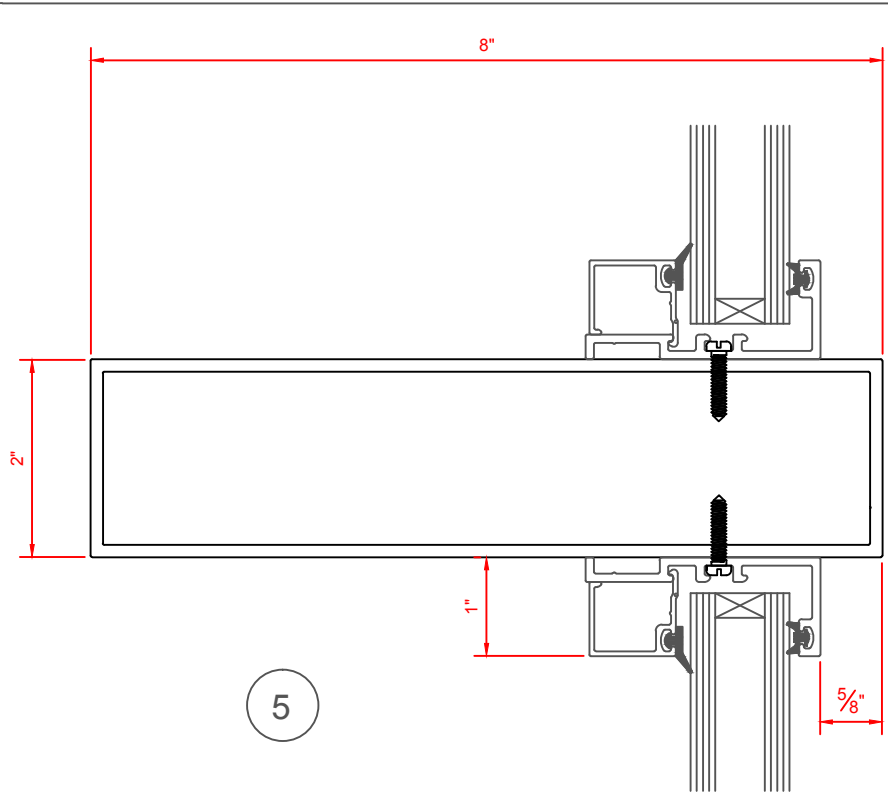

VALE 2" X 8" FRAMING SYSTEMS WITH APPLIED STOPS

ADJUSTABLE GLAZING STOPS

LARGE DOOR STOP

SMALL DOOR STOP

SMALL DOOR STOP WITH REINFORCEMENT

2" X 8" FRAMING SYSTEM WITH STOPS

ADJUSTABLE GLAZING / DOOR STOPS

VALE DOORS 2010

SCALE: FULL

ALLOY: 6063-T5

2" X 8" FRAMING SYSTEM WITH STOPS		ADJUSTABLE GLAZING STOPS	
VALE DOORS 2010	SHIMS BY OTHERS	CAULK BY OTHERS	

2" X 8" FRAMING SYSTEM WITH STOPS

ADJUSTABLE GLAZING STOPS

Low Profile Heavy Duty Stop With Reinforcement

Heavy Duty Stop

2" X 8" FRAMING SYSTEM WITH STOPS

ADJUSTABLE GLAZING / DOOR STOPS

2" X 8" FRAMING SYSTEM WITH STOPS

ADJUSTABLE GLAZING / DOOR STOPS

5

6

2" X 8" FRAMING SYSTEM WITH STOPS