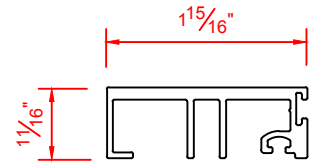

VALE 2" X 8" FRAMING SYSTEMS WITH APPLIED STOPS

ADJUSTABLE GLAZING STOPS

LARGE DOOR STOP

SMALL DOOR STOP

SMALL DOOR STOP WITH REINFORCEMENT

2" X 8" FRAMING SYSTEM WITH STOPS

ADJUSTABLE GLAZING / DOOR STOPS

VALE DOORS 2010

SCALE: FULL

ALLOY: 6063-T5

2" X 8" FRAMING SYSTEM WITH STOPS		ADJUSTABLE GLAZING STOPS	
VALE DOORS 2010	SHIMS BY OTHERS	CAULK BY OTHERS	

2" X 8" FRAMING SYSTEM WITH STOPS

ADJUSTABLE GLAZING STOPS

Low Profile Heavy Duty Stop With Reinforcement