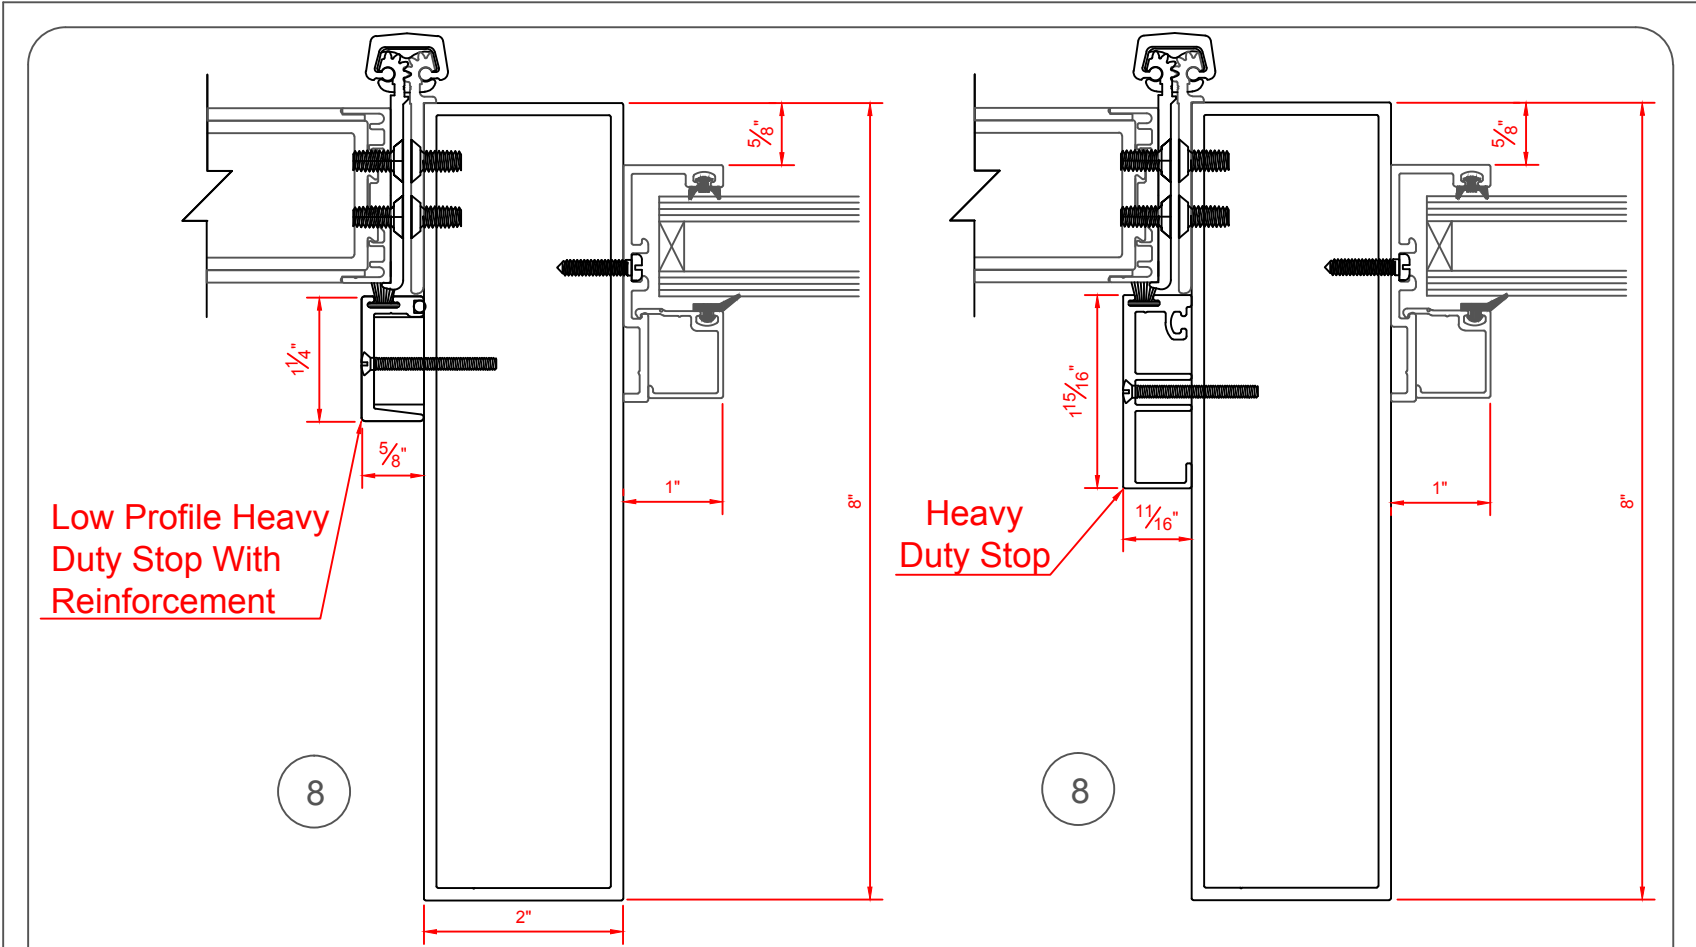

VALE 2" X 8" FRAMING SYSTEMS WITH APPLIED STOPS

ADJUSTABLE GLAZING STOPS

LARGE DOOR STOP

SMALL DOOR STOP

SMALL DOOR STOP WITH REINFORCEMENT

2" X 8" FRAMING SYSTEM WITH STOPS

ADJUSTABLE GLAZING / DOOR STOPS

VALE DOORS 2010

SCALE: FULL

ALLOY: 6063-T5

2" X 8" FRAMING SYSTEM WITH STOPS		ADJUSTABLE GLAZING STOPS	
VALE DOORS 2010	SHIMS BY OTHERS	CAULK BY OTHERS	

2" X 8" FRAMING SYSTEM WITH STOPS

ADJUSTABLE GLAZING STOPS

Low Profile Heavy Duty Stop With Reinforcement

Heavy Duty Stop

2" X 8" FRAMING SYSTEM WITH STOPS

ADJUSTABLE GLAZING / DOOR STOPS

2" X 8" FRAMING SYSTEM WITH STOPS

ADJUSTABLE GLAZING / DOOR STOPS

5

6

2" X 8" FRAMING SYSTEM WITH STOPS