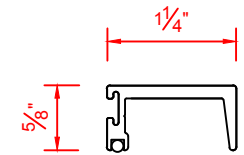

VALE 2" X 8" FRAMING SYSTEMS WITH APPLIED STOPS

ADJUSTABLE GLAZING STOPS

LARGE DOOR STOP

SMALL DOOR STOP

SMALL DOOR STOP WITH REINFORCEMENT

2" X 8" FRAMING SYSTEM WITH STOPS

ADJUSTABLE GLAZING / DOOR STOPS

VALE DOORS 2010

SCALE: FULL

ALLOY: 6063-T5

2" X 8" FRAMING SYSTEM WITH STOPS		ADJUSTABLE GLAZING STOPS	
VALE DOORS 2010	SHIMS BY OTHERS	CAULK BY OTHERS	

2" X 8" FRAMING SYSTEM WITH STOPS

ADJUSTABLE GLAZING STOPS

Low Profile Heavy Duty Stop With Reinforcement