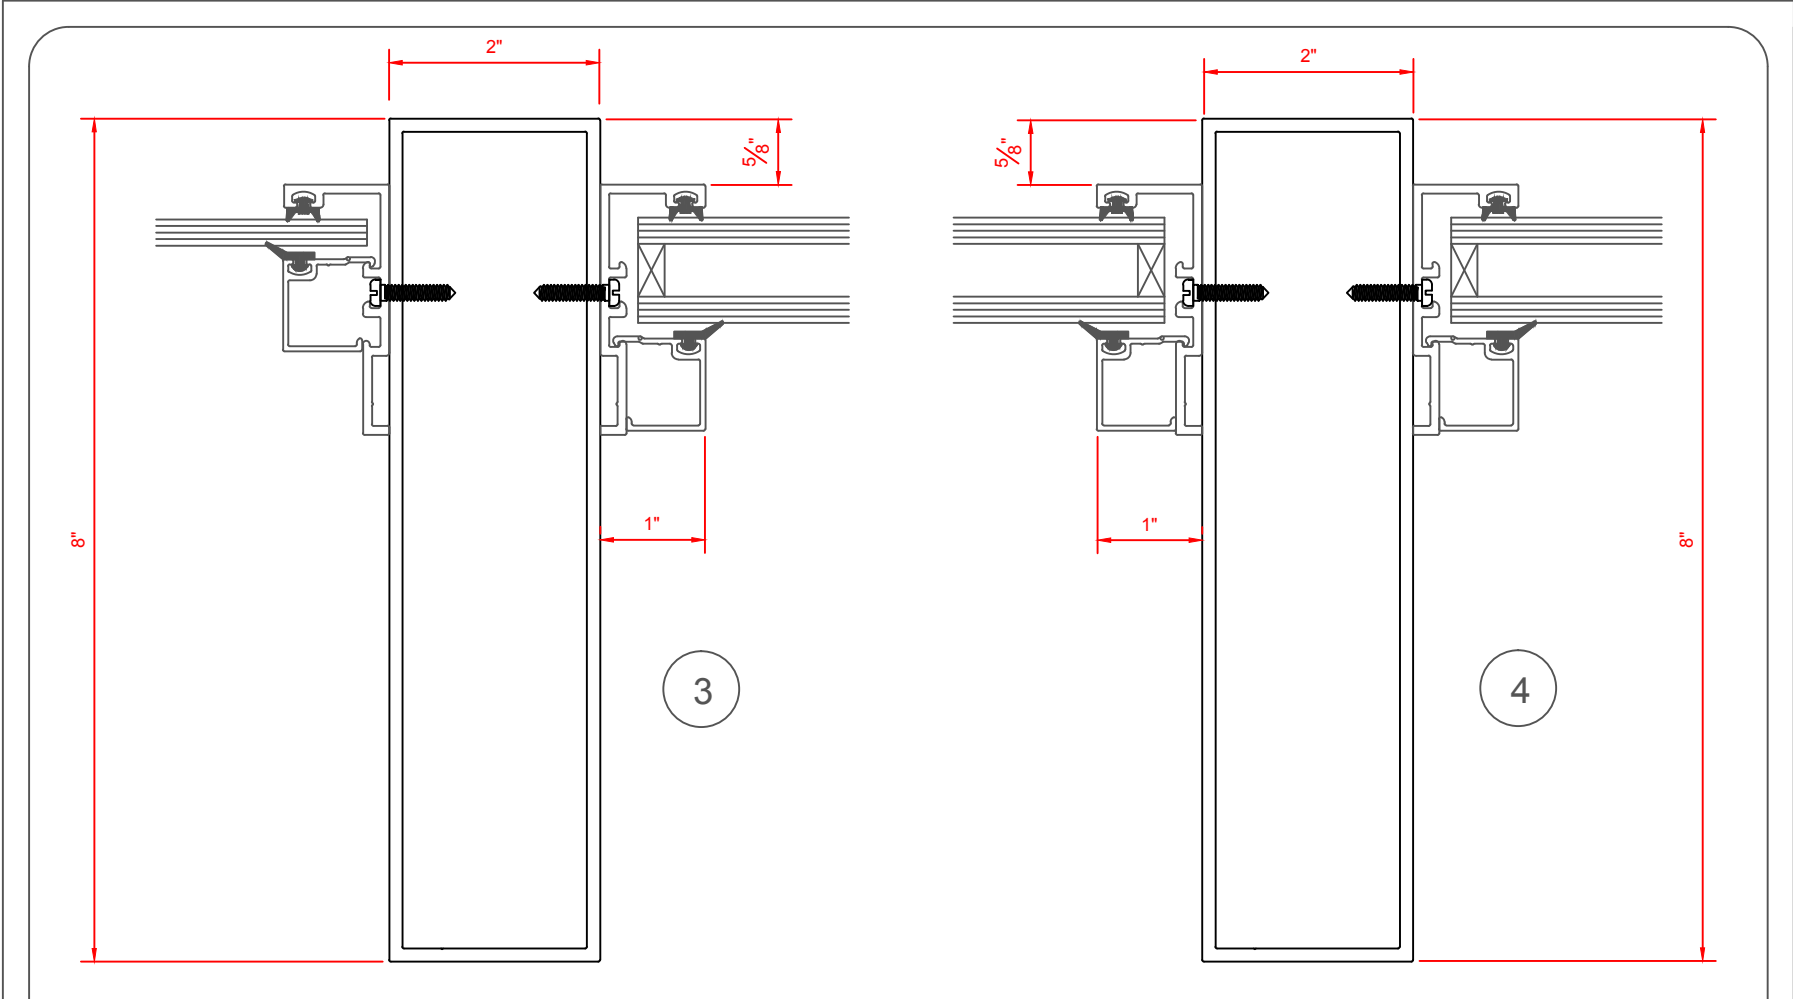

VALE 2" X 8" FRAMING SYSTEMS WITH APPLIED STOPS

ADJUSTABLE GLAZING STOPS

LARGE DOOR STOP

SMALL DOOR STOP

SMALL DOOR STOP WITH REINFORCEMENT

2" X 8" FRAMING SYSTEM WITH STOPS

ADJUSTABLE GLAZING / DOOR STOPS

VALE DOORS 2010

SCALE: FULL

ALLOY: 6063-T5

2" X 8" FRAMING SYSTEM WITH STOPS		ADJUSTABLE GLAZING STOPS	
VALE DOORS 2010	SHIMS BY OTHERS	CAULK BY OTHERS	

2" X 8" FRAMING SYSTEM WITH STOPS

ADJUSTABLE GLAZING STOPS

Low Profile Heavy Duty Stop With Reinforcement

Heavy Duty Stop

2" X 8" FRAMING SYSTEM WITH STOPS

ADJUSTABLE GLAZING / DOOR STOPS

2" X 8" FRAMING SYSTEM WITH STOPS

ADJUSTABLE GLAZING / DOOR STOPS

5

6

2" X 8" FRAMING SYSTEM WITH STOPS