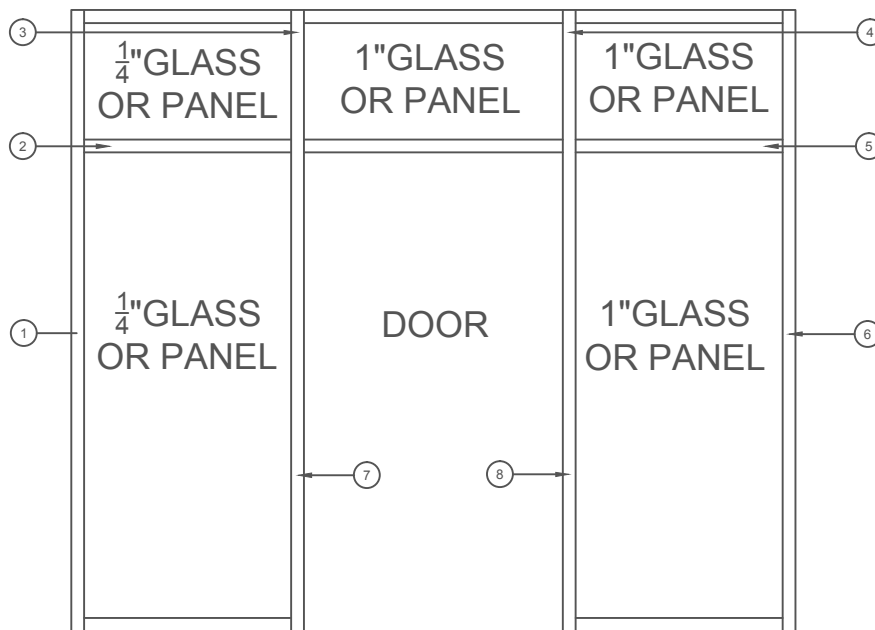

VALE 2" X 8" FRAMING SYSTEMS WITH APPLIED STOPS

ADJUSTABLE GLAZING STOPS

LARGE DOOR STOP

SMALL DOOR STOP

SMALL DOOR STOP WITH REINFORCEMENT

2" X 8" FRAMING SYSTEM WITH STOPS

ADJUSTABLE GLAZING / DOOR STOPS

VALE DOORS 2010

SCALE: FULL

ALLOY: 6063-T5

2" X 8" FRAMING SYSTEM WITH STOPS		ADJUSTABLE GLAZING STOPS	
VALE DOORS 2010	SHIMS BY OTHERS	CAULK BY OTHERS	

2" X 8" FRAMING SYSTEM WITH STOPS

ADJUSTABLE GLAZING STOPS

Low Profile Heavy Duty Stop With Reinforcement

Heavy Duty Stop

2" X 8" FRAMING SYSTEM WITH STOPS

ADJUSTABLE GLAZING / DOOR STOPS

2" X 8" FRAMING SYSTEM WITH STOPS

ADJUSTABLE GLAZING / DOOR STOPS

5

6

2" X 8" FRAMING SYSTEM WITH STOPS