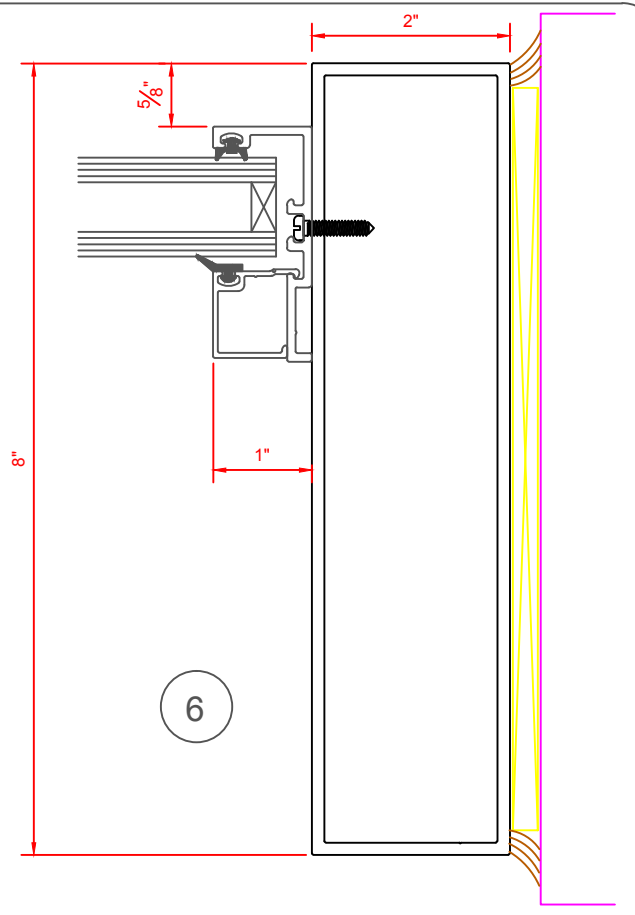

VALE 2" X 8" FRAMING SYSTEMS WITH APPLIED STOPS

ADJUSTABLE GLAZING STOPS

LARGE DOOR STOP

SMALL DOOR STOP

SMALL DOOR STOP WITH REINFORCEMENT

2" X 8" FRAMING SYSTEM WITH STOPS

ADJUSTABLE GLAZING / DOOR STOPS

VALE DOORS 2010

SCALE: FULL

ALLOY: 6063-T5

2" X 8" FRAMING SYSTEM WITH STOPS		ADJUSTABLE GLAZING STOPS	
VALE DOORS 2010	SHIMS BY OTHERS	CAULK BY OTHERS	

2" X 8" FRAMING SYSTEM WITH STOPS

ADJUSTABLE GLAZING STOPS

Low Profile Heavy Duty Stop With Reinforcement

Heavy Duty Stop

2" X 8" FRAMING SYSTEM WITH STOPS

ADJUSTABLE GLAZING / DOOR STOPS

2" X 8" FRAMING SYSTEM WITH STOPS

ADJUSTABLE GLAZING / DOOR STOPS

5

6

2" X 8" FRAMING SYSTEM WITH STOPS