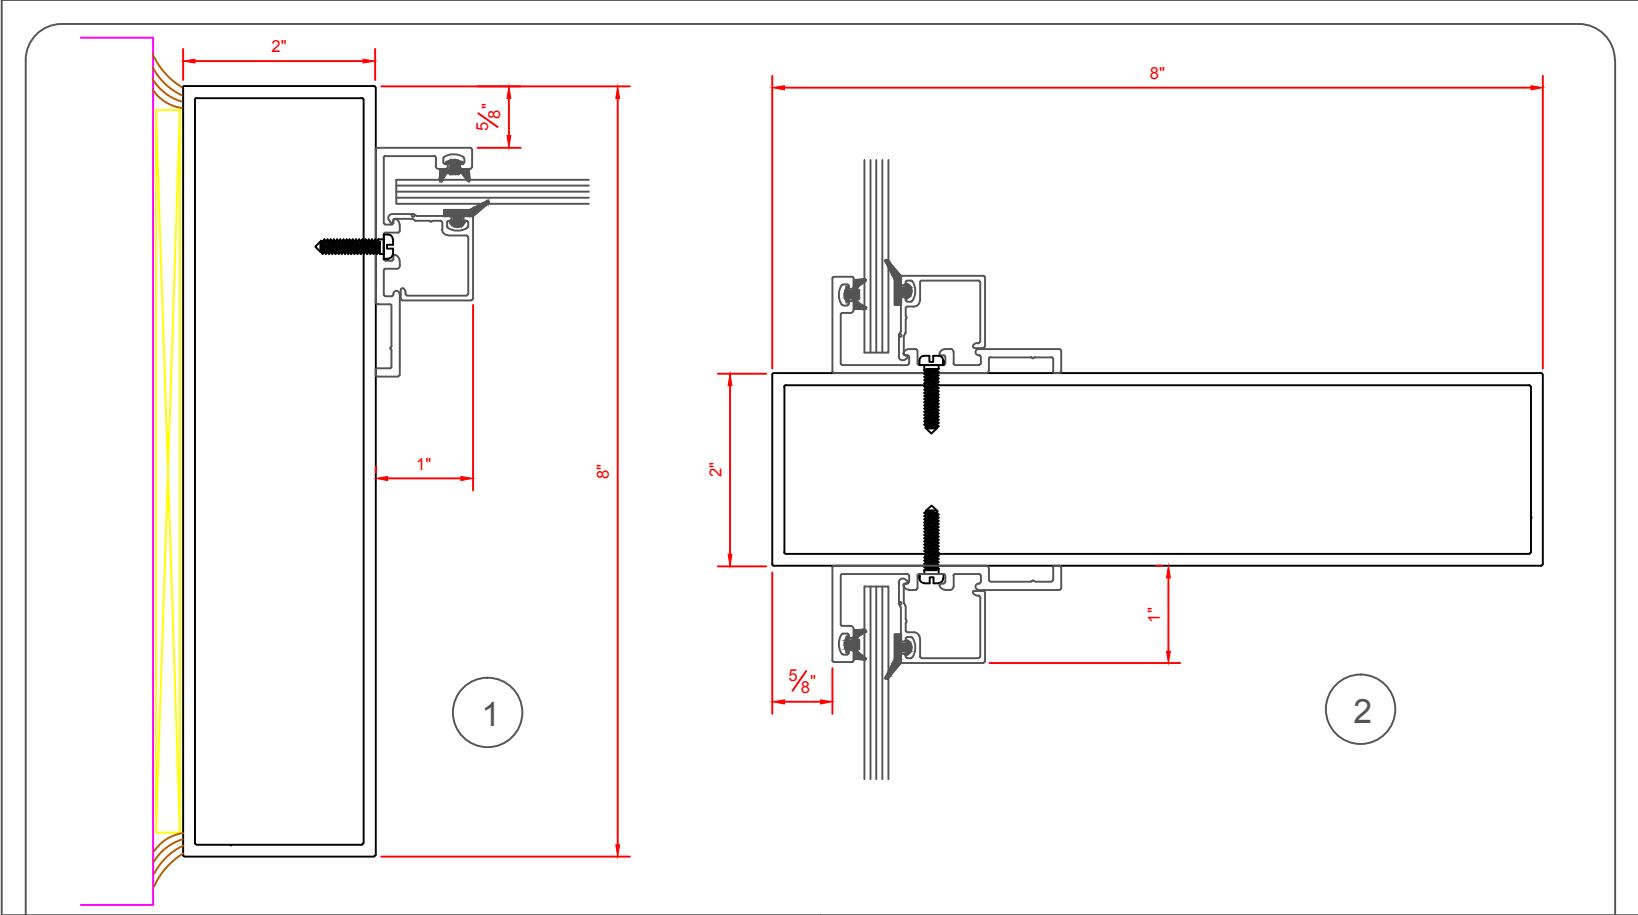

VALE 2" X 8" FRAMING SYSTEMS WITH APPLIED STOPS

ADJUSTABLE GLAZING STOPS

LARGE DOOR STOP

SMALL DOOR STOP

SMALL DOOR STOP WITH REINFORCEMENT

2" X 8" FRAMING SYSTEM WITH STOPS

ADJUSTABLE GLAZING / DOOR STOPS

VALE DOORS 2010

SCALE: FULL

ALLOY: 6063-T5

2" X 8" FRAMING SYSTEM WITH STOPS		ADJUSTABLE GLAZING STOPS	
VALE DOORS 2010	SHIMS BY OTHERS	CAULK BY OTHERS	

2" X 8" FRAMING SYSTEM WITH STOPS

ADJUSTABLE GLAZING STOPS

Low Profile Heavy Duty Stop With Reinforcement

Heavy Duty Stop

2" X 8" FRAMING SYSTEM WITH STOPS

ADJUSTABLE GLAZING / DOOR STOPS

2" X 8" FRAMING SYSTEM WITH STOPS

ADJUSTABLE GLAZING / DOOR STOPS

5

6

2" X 8" FRAMING SYSTEM WITH STOPS