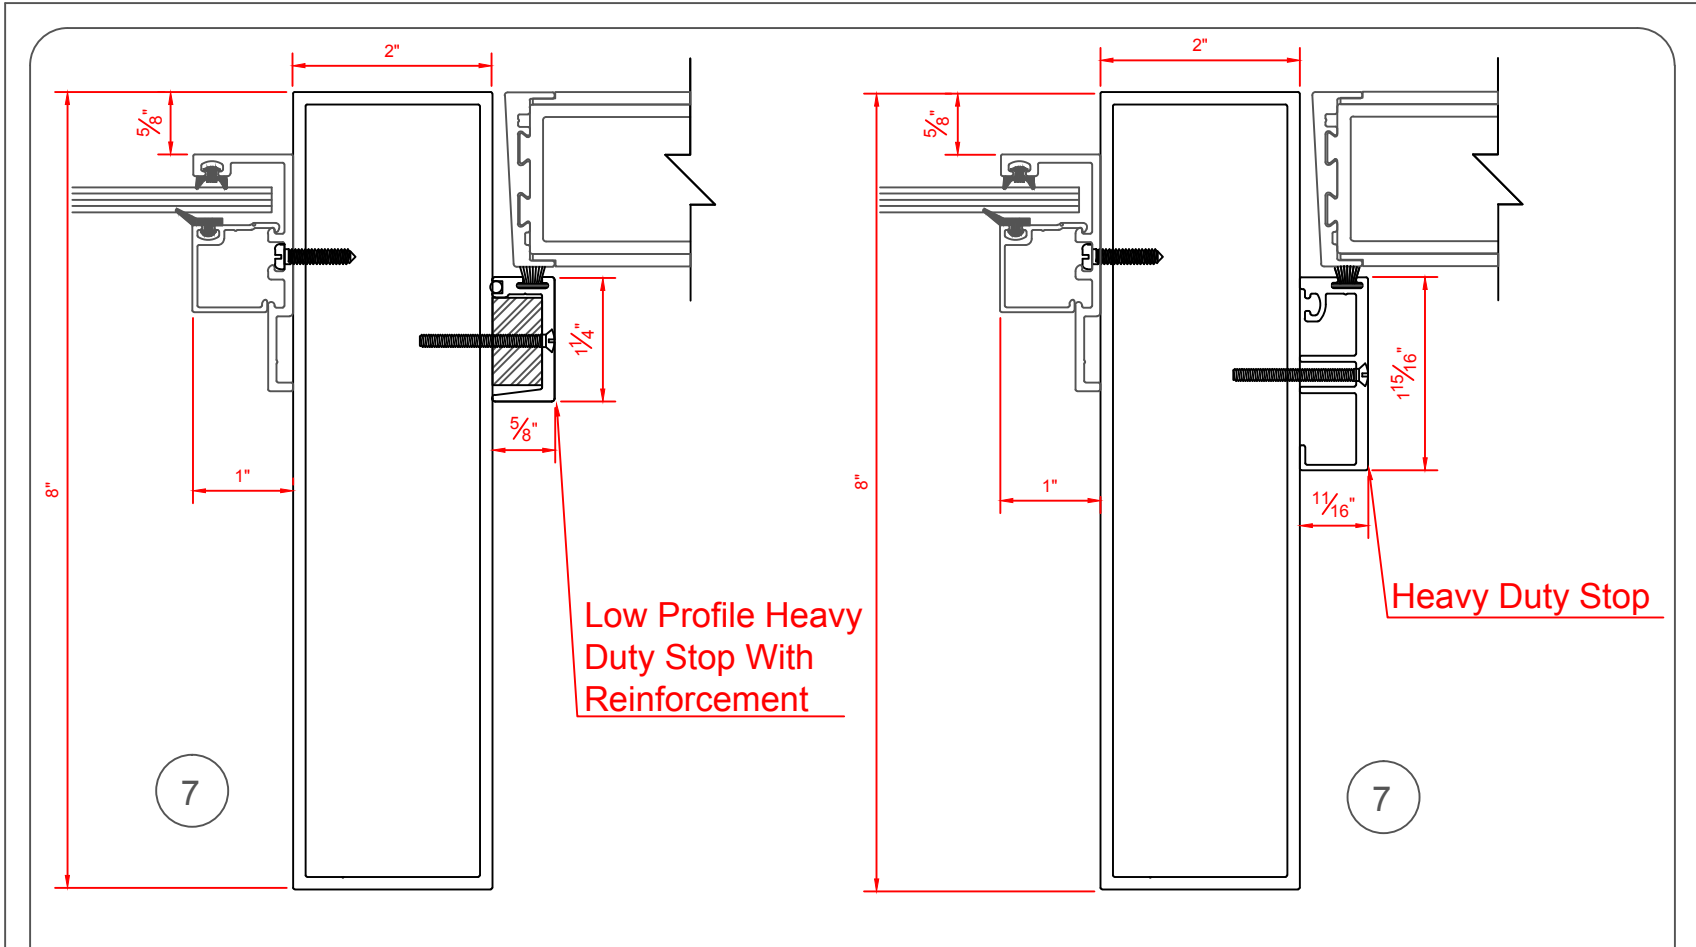

VALE 2" X 8" FRAMING SYSTEMS WITH APPLIED STOPS

ADJUSTABLE GLAZING STOPS

LARGE DOOR STOP

SMALL DOOR STOP

SMALL DOOR STOP WITH REINFORCEMENT

2" X 8" FRAMING SYSTEM WITH STOPS

ADJUSTABLE GLAZING / DOOR STOPS

VALE DOORS 2010

SCALE: FULL

ALLOY: 6063-T5

2" X 8" FRAMING SYSTEM WITH STOPS		ADJUSTABLE GLAZING STOPS	
VALE DOORS 2010	SHIMS BY OTHERS	CAULK BY OTHERS	

2" X 8" FRAMING SYSTEM WITH STOPS

ADJUSTABLE GLAZING STOPS

Low Profile Heavy Duty Stop With Reinforcement

Heavy Duty Stop

2" X 8" FRAMING SYSTEM WITH STOPS

ADJUSTABLE GLAZING / DOOR STOPS

2" X 8" FRAMING SYSTEM WITH STOPS

ADJUSTABLE GLAZING / DOOR STOPS

5

6

2" X 8" FRAMING SYSTEM WITH STOPS